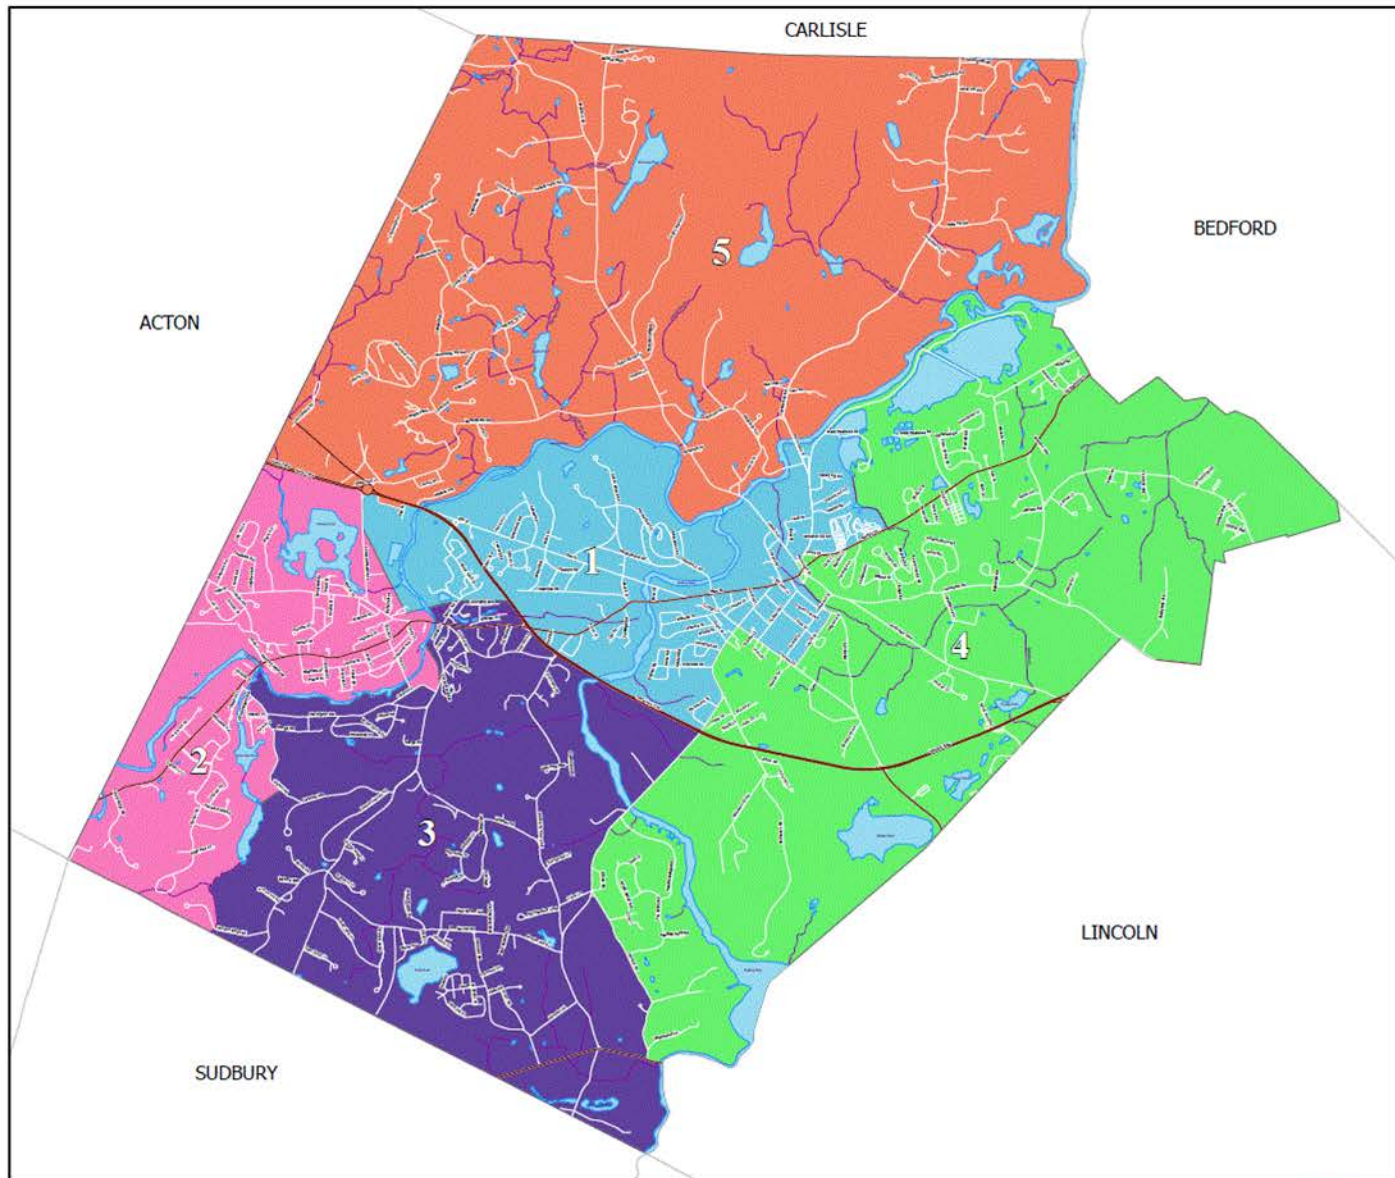

The Town of Concord

Map Prepared for the Town of Concord
Courtesy of William F. Galvin, Census Liaison

Minimum 5%	Target Population	Maximum 5%
3,357	3,534	3,711

**Precinct Boundaries
Concord**

Precinct / Ward	2010 Population	Variance
1	3,453	-2.29
2	3,363	-4.84
3	3,548	0.40
4	3,632	2.77
5	3,672	3.90

2010 Population - - 17,668
Boundaries effective December 31, 2011.