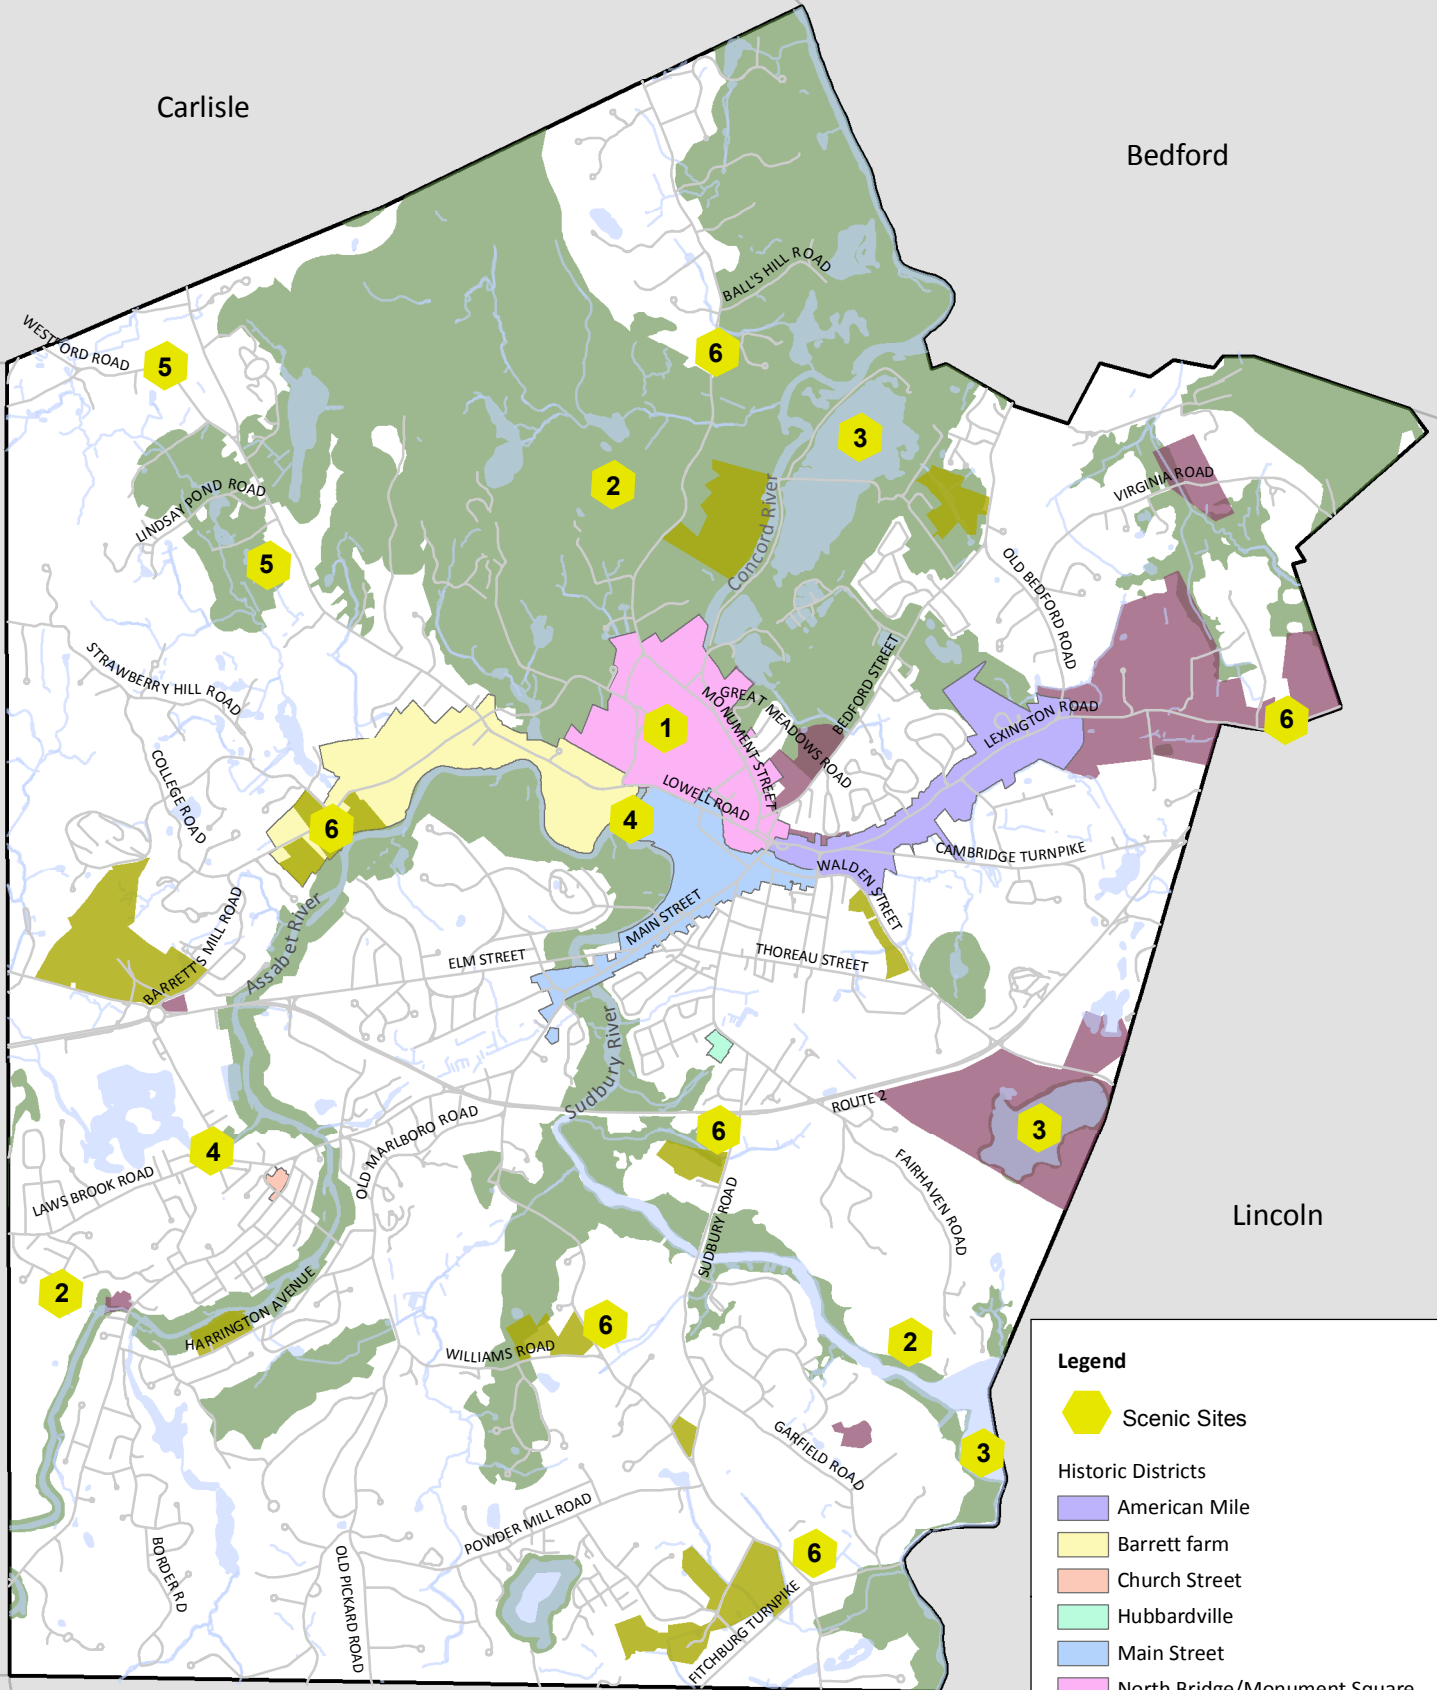

Carlisle

Bedford

Lincoln

Acton

Sudbury

Maynard

Legend

-  Scenic Sites
- Historic Districts**
-  American Mile
-  Barrett farm
-  Church Street
-  Hubbardville
-  Main Street
-  North Bridge/Monument Square
-  Roads
-  Heritage Landscape Inventory Farms
-  National Register of Historic Places
-  BioMap2 Core Habitat