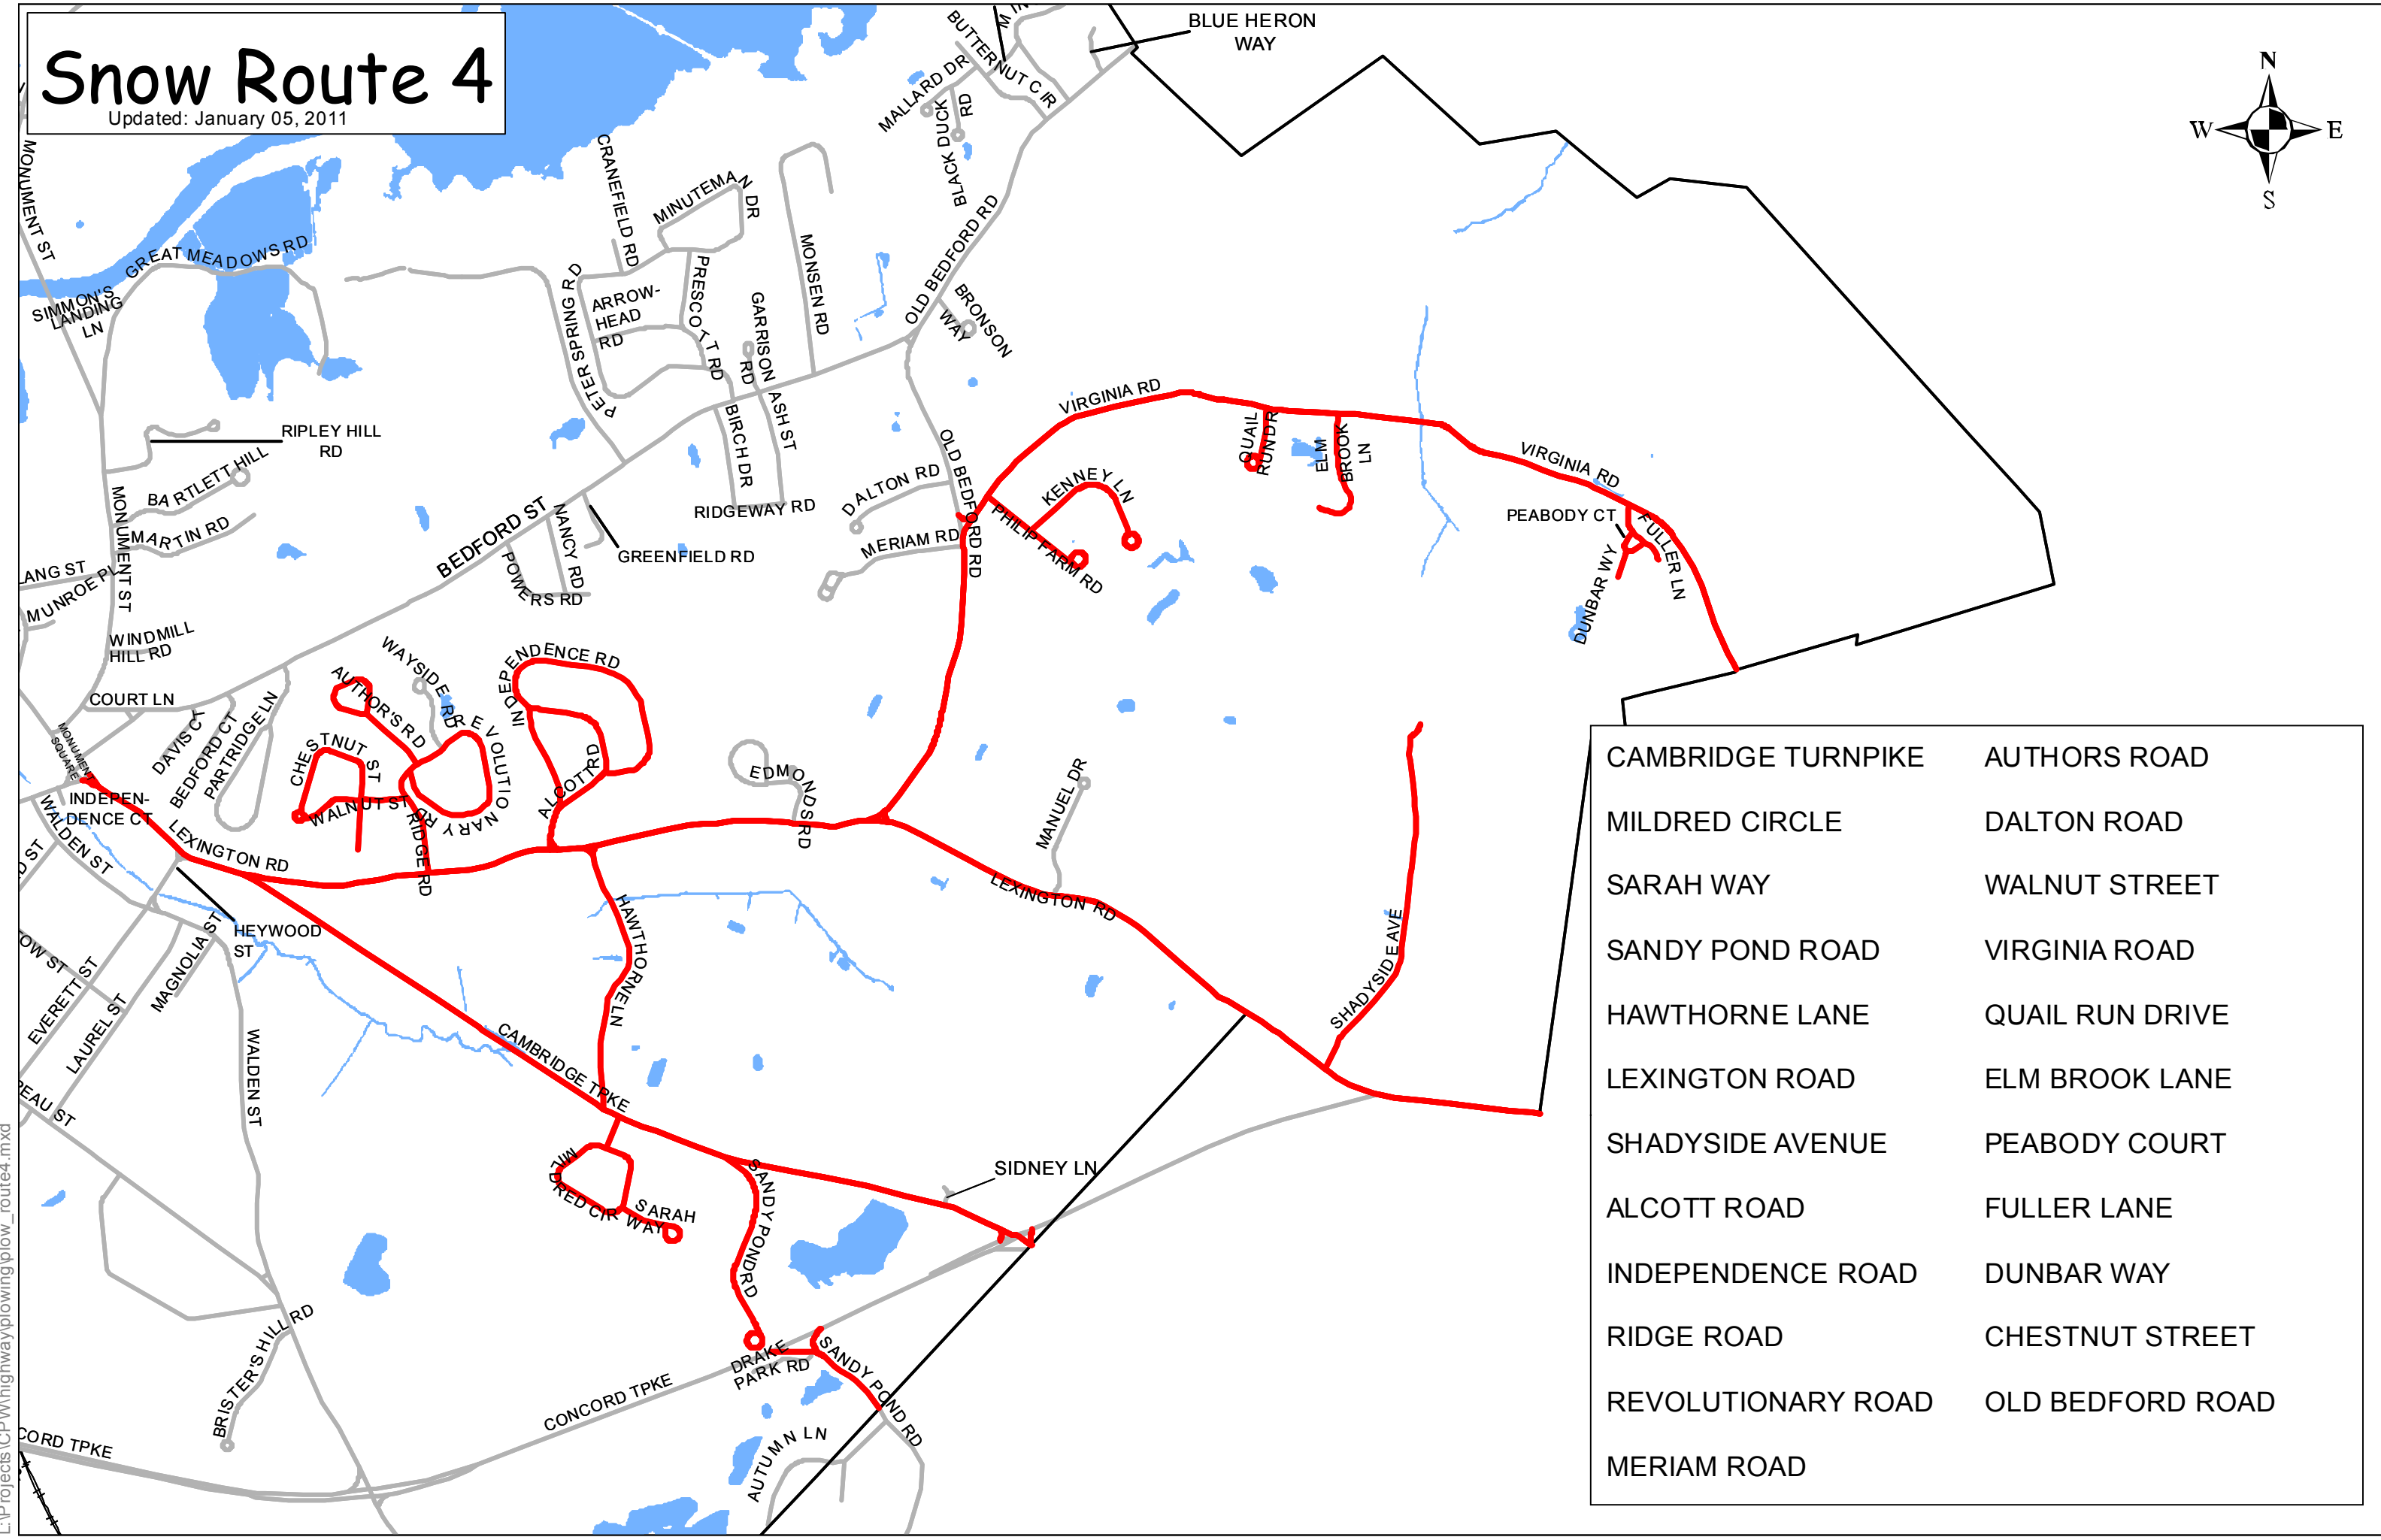

Snow Route 4

Updated: January 05, 2011

- | | |
|--------------------|------------------|
| CAMBRIDGE TURNPIKE | AUTHORS ROAD |
| MILDRED CIRCLE | DALTON ROAD |
| SARAH WAY | WALNUT STREET |
| SANDY POND ROAD | VIRGINIA ROAD |
| HAWTHORNE LANE | QUAIL RUN DRIVE |
| LEXINGTON ROAD | ELM BROOK LANE |
| SHADYSIDE AVENUE | PEABODY COURT |
| ALCOTT ROAD | FULLER LANE |
| INDEPENDENCE ROAD | DUNBAR WAY |
| RIDGE ROAD | CHESTNUT STREET |
| REVOLUTIONARY ROAD | OLD BEDFORD ROAD |
| MERIAM ROAD | |