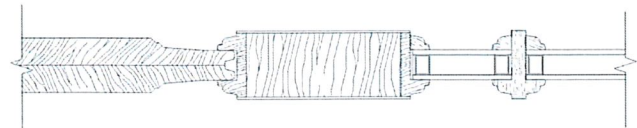

QUOTE #: 7885331-100-1
QUOTE VALID THROUGH: 4/2/2026

7508 Thermal Sash

SERIES: Exterior French & Sash Doors
DOOR DESIGN: 7508
QUANTITY: 1

DOOR SPECIFICATIONS

SPECIES: Fir
WOOD GRADE: Select
WIDTH: 3'-0"
HEIGHT: 6'-8"
THICKNESS: 1 3/4"
PROFILE: Ovolo Sticking
GLASS: Clear / Clear
PANEL: 1-7/16" Innerbond DHRP
ADDITIONAL OPTIONS:
UltraBlock® Technology
Solid Bottom Rail
Cartoned

NOTES:

Approved _____

Date _____

QUOTE #: 7885331-200-1
QUOTE VALID THROUGH: 4/2/2026

37508 Thermal Sash (SDL)

SERIES: Exterior French & Sash Doors
DOOR DESIGN: 37508
QUANTITY: 1

DOOR SPECIFICATIONS

SPECIES: Fir
WOOD GRADE: Select
WIDTH: 3-0"
HEIGHT: 6-8"
THICKNESS: 1 3/4"
PROFILE: Ovolo Sticking
GLASS: Clear / Clear
GRILLE: 7/8" Ovolo SDL
PANEL: 1-7/16" Innerbond DHRP
ADDITIONAL OPTIONS:
UltraBlock® Technology
Solid Bottom Rail
Cartoned