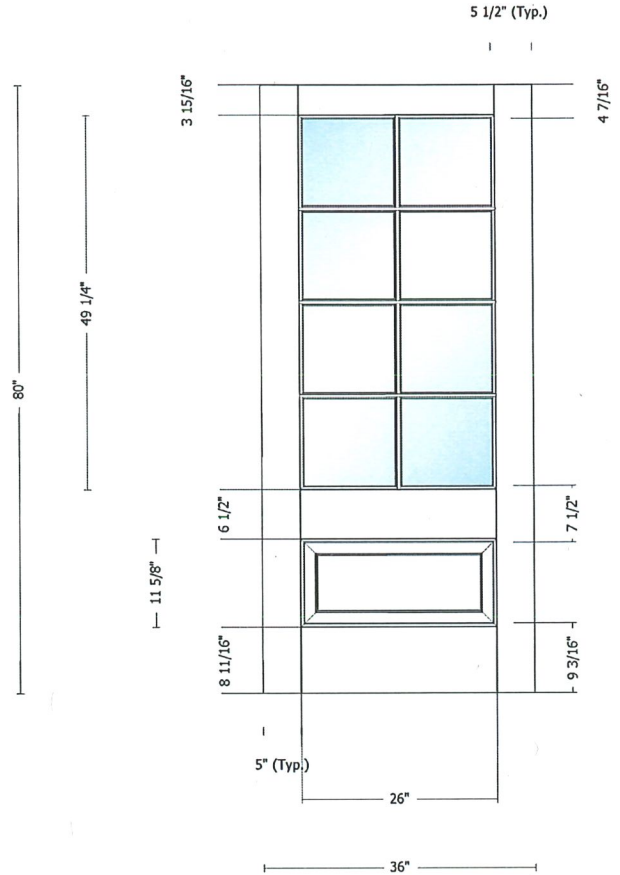

QUOTE #: 7885331-100-1
QUOTE VALID THROUGH: 4/2/2026

7508 Thermal Sash

SERIES: Exterior French & Sash Doors
DOOR DESIGN: 7508
QUANTITY: 1

DOOR SPECIFICATIONS

SPECIES: Fir
WOOD GRADE: Select
WIDTH: 3'-0"
HEIGHT: 6'-8"
THICKNESS: 1 3/4"
PROFILE: Ovolo Sticking
GLASS: Clear / Clear
PANEL: 1-7/16" Innerbond DHRP
ADDITIONAL OPTIONS:
UltraBlock® Technology
Solid Bottom Rail
Cartoned

NOTES:

Approved _____

Date _____

QUOTE #: 7885331-200-1
QUOTE VALID THROUGH: 4/2/2026

37508 Thermal Sash (SDL)

SERIES: Exterior French & Sash Doors
DOOR DESIGN: 37508
QUANTITY: 1

DOOR SPECIFICATIONS

SPECIES: Fir
WOOD GRADE: Select
WIDTH: 3-0"
HEIGHT: 6-8"
THICKNESS: 1 3/4"
PROFILE: Ovolo Sticking
GLASS: Clear / Clear
GRILLE: 7/8" Ovolo SDL
PANEL: 1-7/16" Innerbond DHRP
ADDITIONAL OPTIONS:
UltraBlock® Technology
Solid Bottom Rail
Cartoned

NOTES:

Approved _____

Date _____

CERTIFIED DOOR QUOTE SUMMARY

100-1 7508 Thermal Sash Fir 3-0" x 6-8" x 1 3/4" Quantity: 1

200-1 37508 Thermal Sash (SDL) Fir 3-0" x 6-8" x 1 3/4" Quantity: 1

Approved _____

Date _____