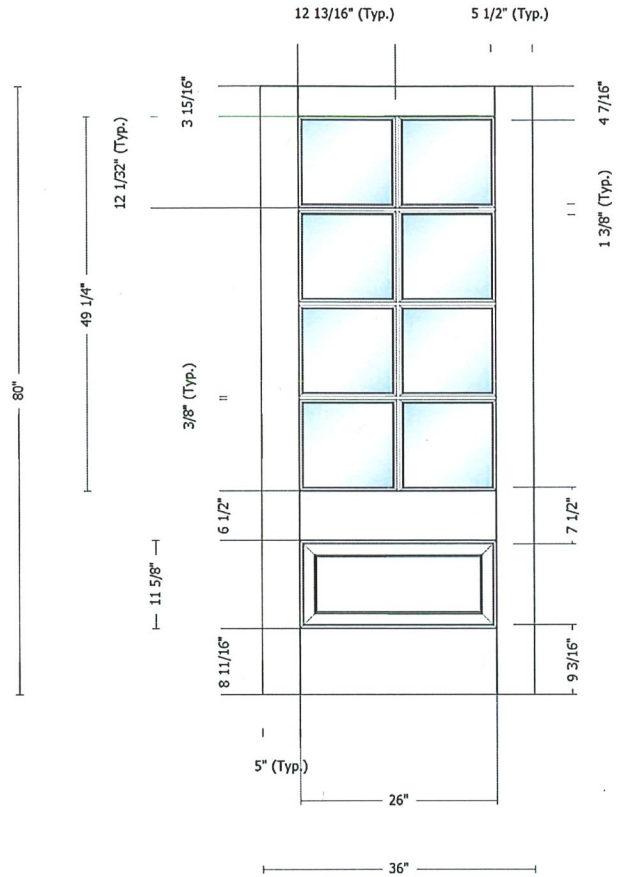

QUOTE #: 7885331-100-1
QUOTE VALID THROUGH: 4/2/2026

7508 Thermal Sash

SERIES: Exterior French & Sash Doors
DOOR DESIGN: 7508
QUANTITY: 1

DOOR SPECIFICATIONS

SPECIES: Fir
WOOD GRADE: Select
WIDTH: 3'-0"
HEIGHT: 6'-8"
THICKNESS: 1 3/4"
PROFILE: Ovolo Sticking
GLASS: Clear / Clear
PANEL: 1-7/16" Innerbond DHRP
ADDITIONAL OPTIONS:
UltraBlock® Technology
Solid Bottom Rail
Cartoned

NOTES:

Approved _____

Date _____

QUOTE #: 7885331-200-1
QUOTE VALID THROUGH: 4/2/2026

37508 Thermal Sash (SDL)

SERIES: Exterior French & Sash Doors
DOOR DESIGN: 37508
QUANTITY: 1

DOOR SPECIFICATIONS

SPECIES: Fir
WOOD GRADE: Select
WIDTH: 3-0"
HEIGHT: 6-8"
THICKNESS: 1 3/4"
PROFILE: Ovolo Sticking
GLASS: Clear / Clear
GRILLE: 7/8" Ovolo SDL
PANEL: 1-7/16" Innerbond DHRP
ADDITIONAL OPTIONS:
UltraBlock® Technology
Solid Bottom Rail
Cartoned

NOTES:

Approved _____

Date _____

CERTIFIED DOOR QUOTE SUMMARY

100-1 7508 Thermal Sash Fir 3-0" x 6-8" x 1 3/4" Quantity: 1

200-1 37508 Thermal Sash (SDL) Fir 3-0" x 6-8" x 1 3/4" Quantity: 1

Approved _____

Date _____