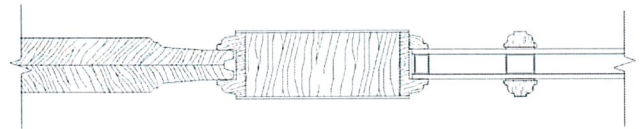

QUOTE #: 7885331-100-1
QUOTE VALID THROUGH: 4/2/2026

7508 Thermal Sash

SERIES: Exterior French & Sash Doors
DOOR DESIGN: 7508
QUANTITY: 1

DOOR SPECIFICATIONS

SPECIES: Fir
WOOD GRADE: Select
WIDTH: 3'-0"
HEIGHT: 6'-8"
THICKNESS: 1 3/4"
PROFILE: Ovolo Sticking
GLASS: Clear / Clear
PANEL: 1-7/16" Innerbond DHRP
ADDITIONAL OPTIONS:
UltraBlock® Technology
Solid Bottom Rail
Cartoned

NOTES:

Approved _____

Date _____

QUOTE #: 7885331-200-1
QUOTE VALID THROUGH: 4/2/2026

37508 Thermal Sash (SDL)

SERIES: Exterior French & Sash Doors
DOOR DESIGN: 37508
QUANTITY: 1

DOOR SPECIFICATIONS

SPECIES: Fir
WOOD GRADE: Select
WIDTH: 3-0"
HEIGHT: 6-8"
THICKNESS: 1 3/4"
PROFILE: Ovolo Sticking
GLASS: Clear / Clear
GRILLE: 7/8" Ovolo SDL
PANEL: 1-7/16" Innerbond DHRP
ADDITIONAL OPTIONS:
UltraBlock® Technology
Solid Bottom Rail
Cartoned

NOTES:

Approved _____

Date _____

CERTIFIED DOOR QUOTE SUMMARY

100-1 7508 Thermal Sash Fir 3-0" x 6-8" x 1 3/4" Quantity: 1

200-1 37508 Thermal Sash (SDL) Fir 3-0" x 6-8" x 1 3/4" Quantity: 1

Approved _____

Date _____