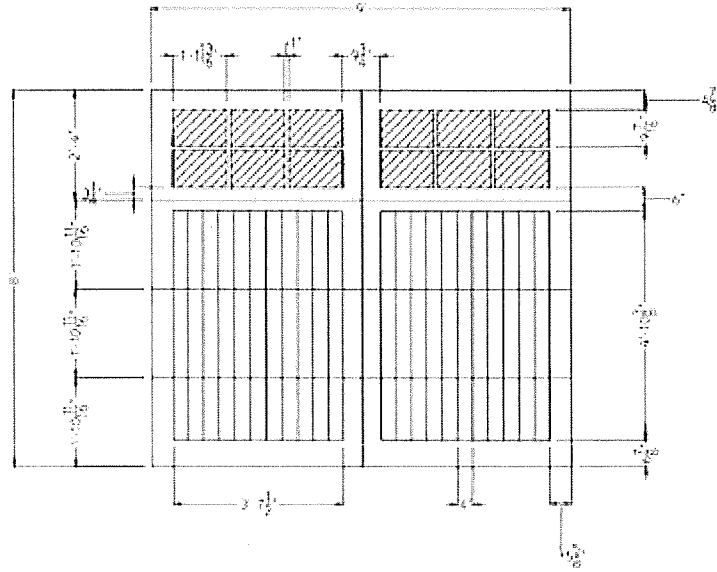

Date:	2/16/2026	Door Qty:	Two	Inside Backer:	Exterior Grade Plywood
Quote No.:	Q18596	Wood Type:	Tricoys	Edge Style:	Quarter Round
Dealer:	Bacon's Garage Doors	Grain/Facet:	Tricoys	Glass Type:	Clear True Divided DSB
Customer:		Join Type:	V-Grooved	Gr. Grid Type:	30V 3 Lite Square
Door Street:	Charles River	No. Panels:	Two	Arch Radius:	-
Door Model:	Carroll	No. Sections:	Four	Exterior Finish:	Paint Grade Primed
Door Type:	Sectional	Insulation:	Polystyrene R-8	Door Thickness:	2-3/8"

WWW.EVERITEDOOR.COM

Please sign and date for approval