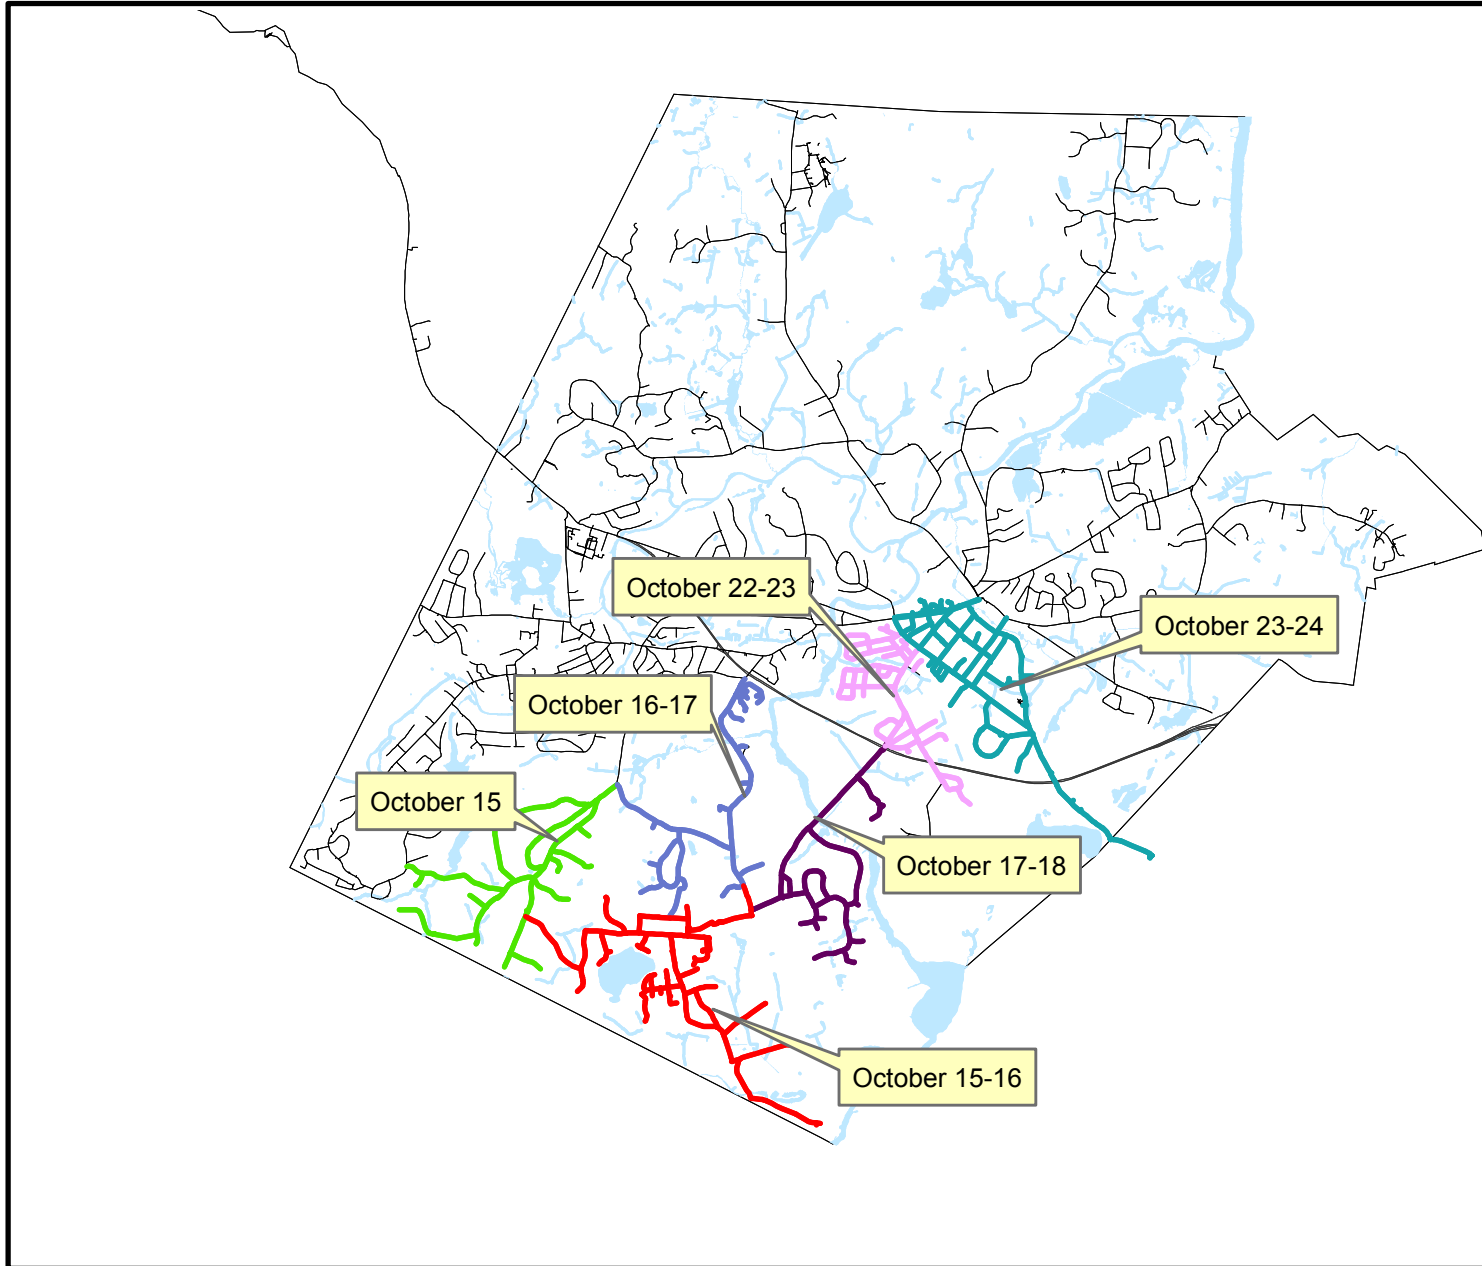

Fall 2018 Water Main Flushing Program

Town of Concord Water/Sewer Division

This map was created by
Concord Public Works.
The information is provided as a
reasonably accurate point of reference,
but is not guaranteed and is not
to be used for conveyances.
The Town of Concord shall not
be held responsible for the
accuracy or misuse of this data.

October, 2018

0 0.3 0.6 Miles