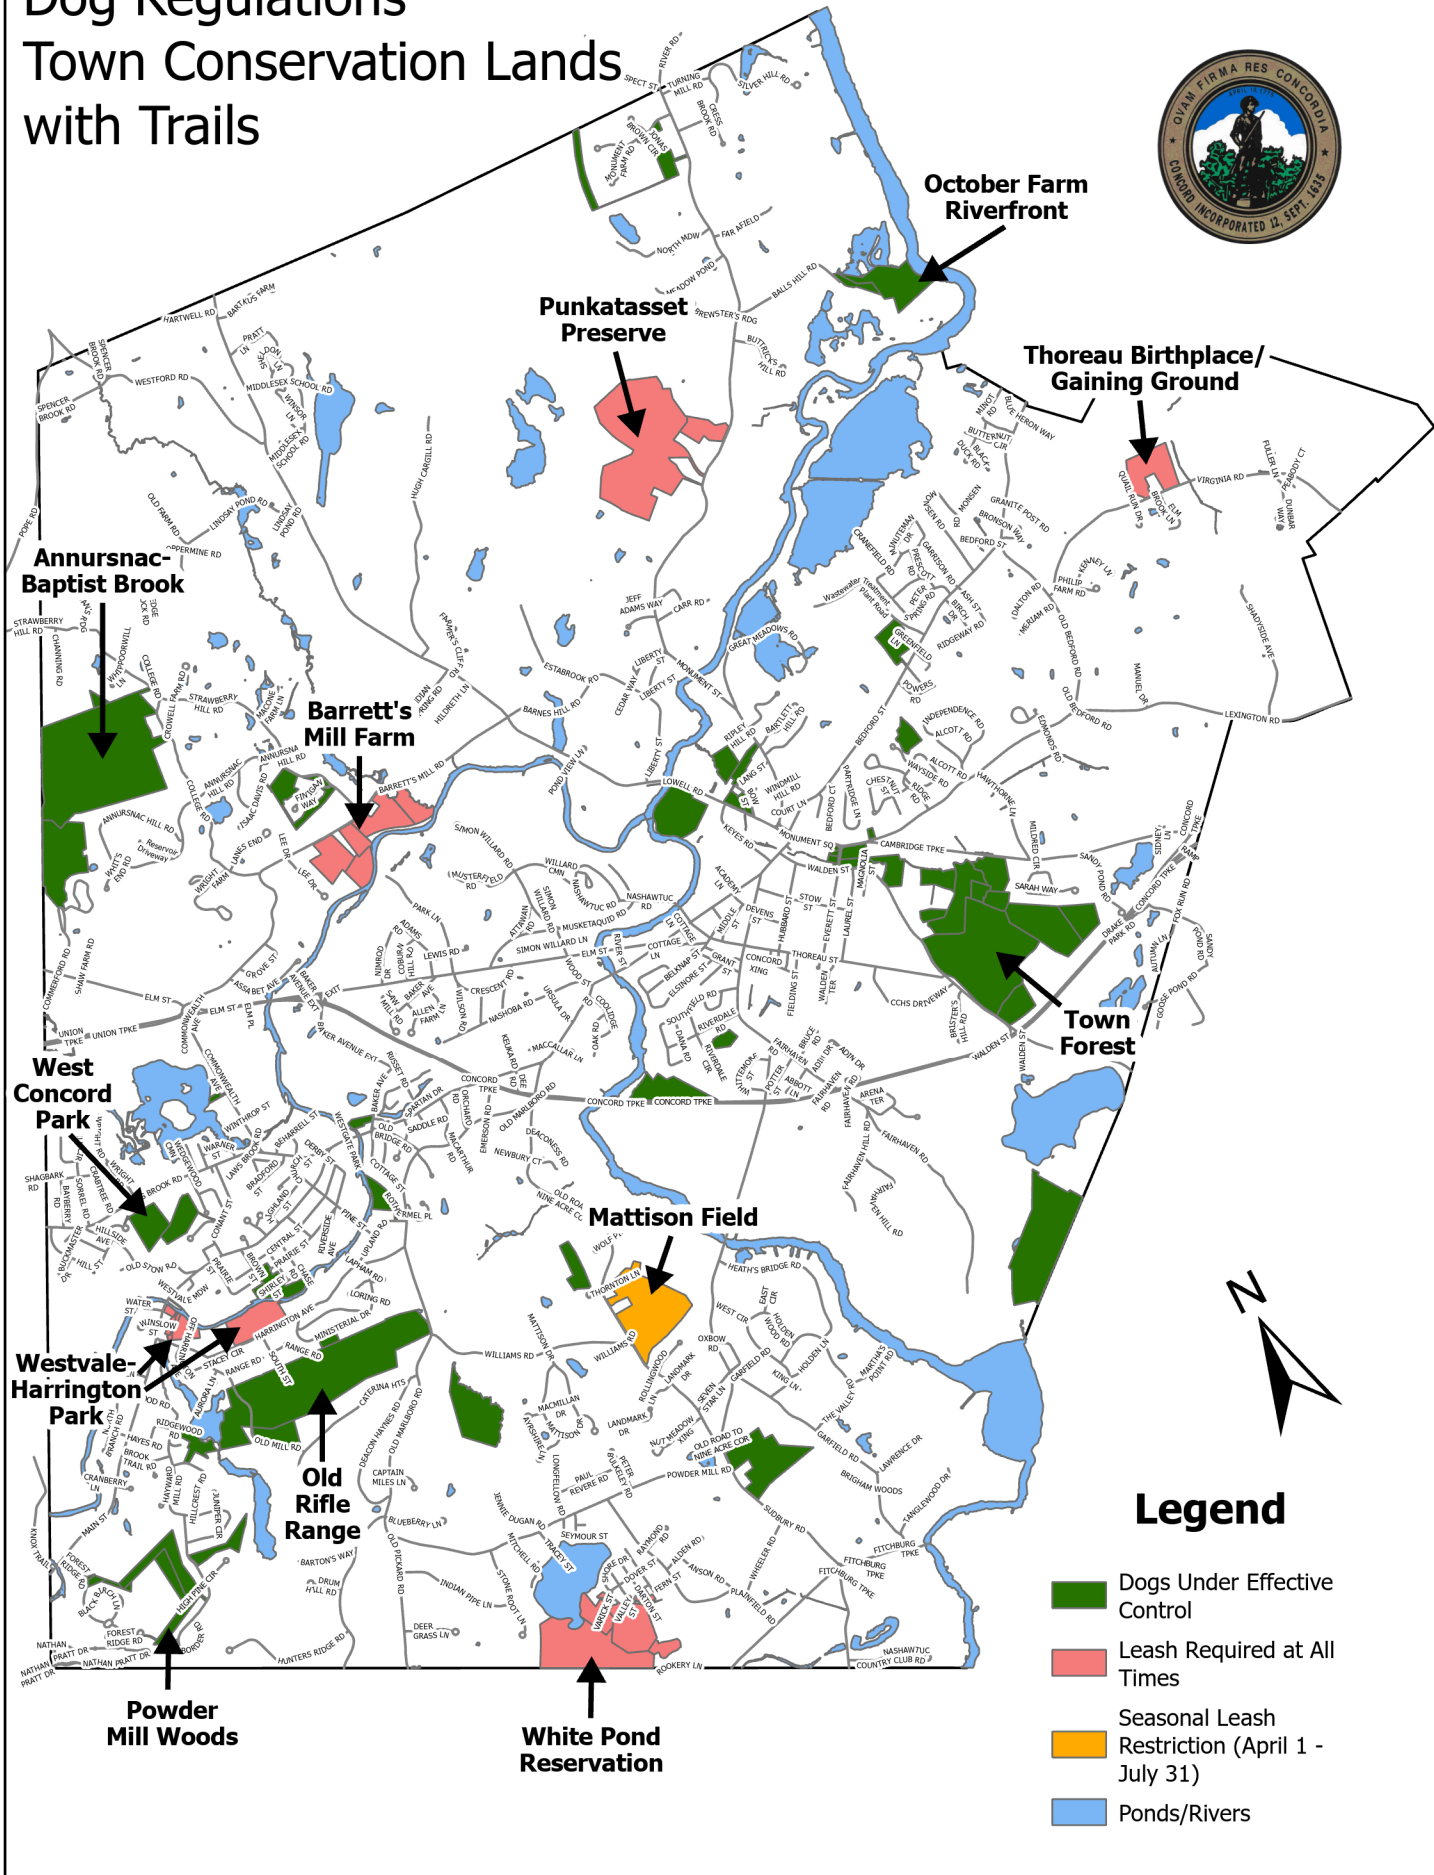

Dog Regulations Town Conservation Lands with Trails

- ### Legend
- Dogs Under Effective Control
 - Leash Required at All Times
 - Seasonal Leash Restriction (April 1 - July 31)
 - Ponds/Rivers