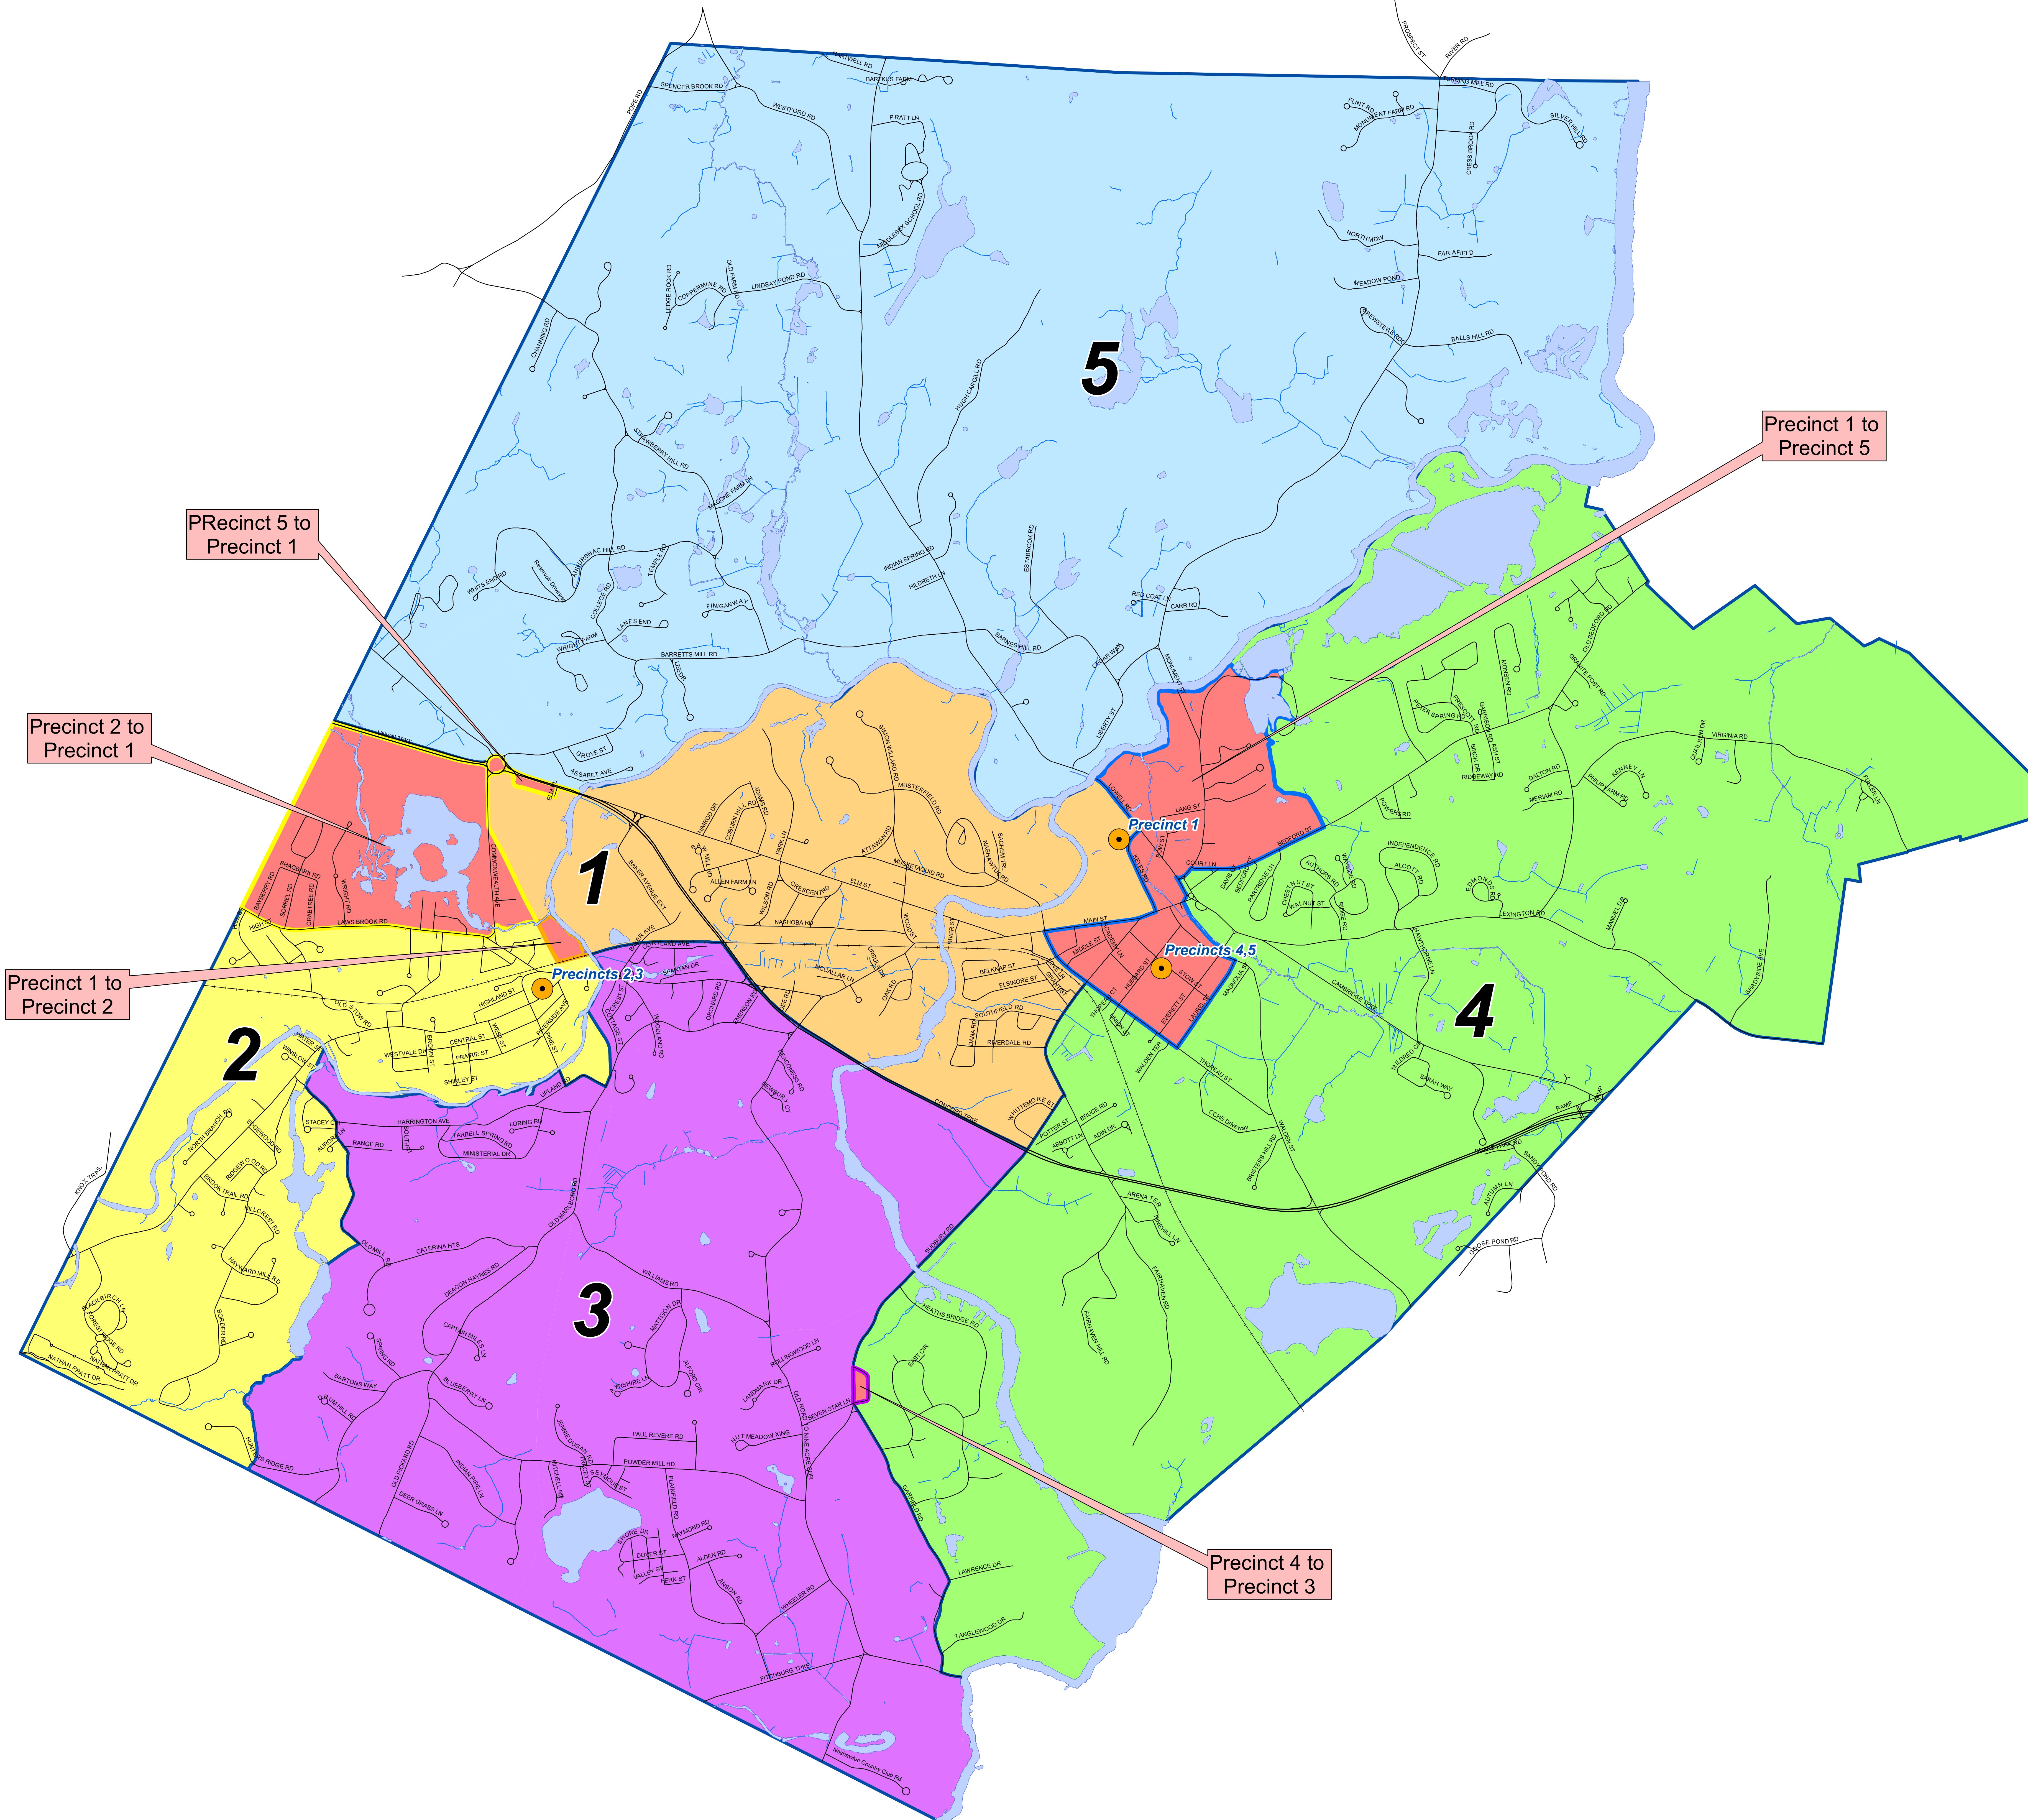

Town of Concord

Precinct Changes

Approved by Select Board on November 22, 2021
Approved by LEDRC on December 2, 2021

Precinct Changes

- 1 to 2
- 1 to 5
- 2 to 1 and 5 to 1
- 4 to 3

- Polling Place
- Stream
- River, Pond
- Street
- Major Route
- Railroad

0 0.5 1 Mi

5

1

2

3

4

Precinct 1

Precincts 4,5

Precincts 2,3

Precinct 1 to
Precinct 5

PRecinct 5 to
Precinct 1

Precinct 2 to
Precinct 1

Precinct 1 to
Precinct 2

Precinct 4 to
Precinct 3