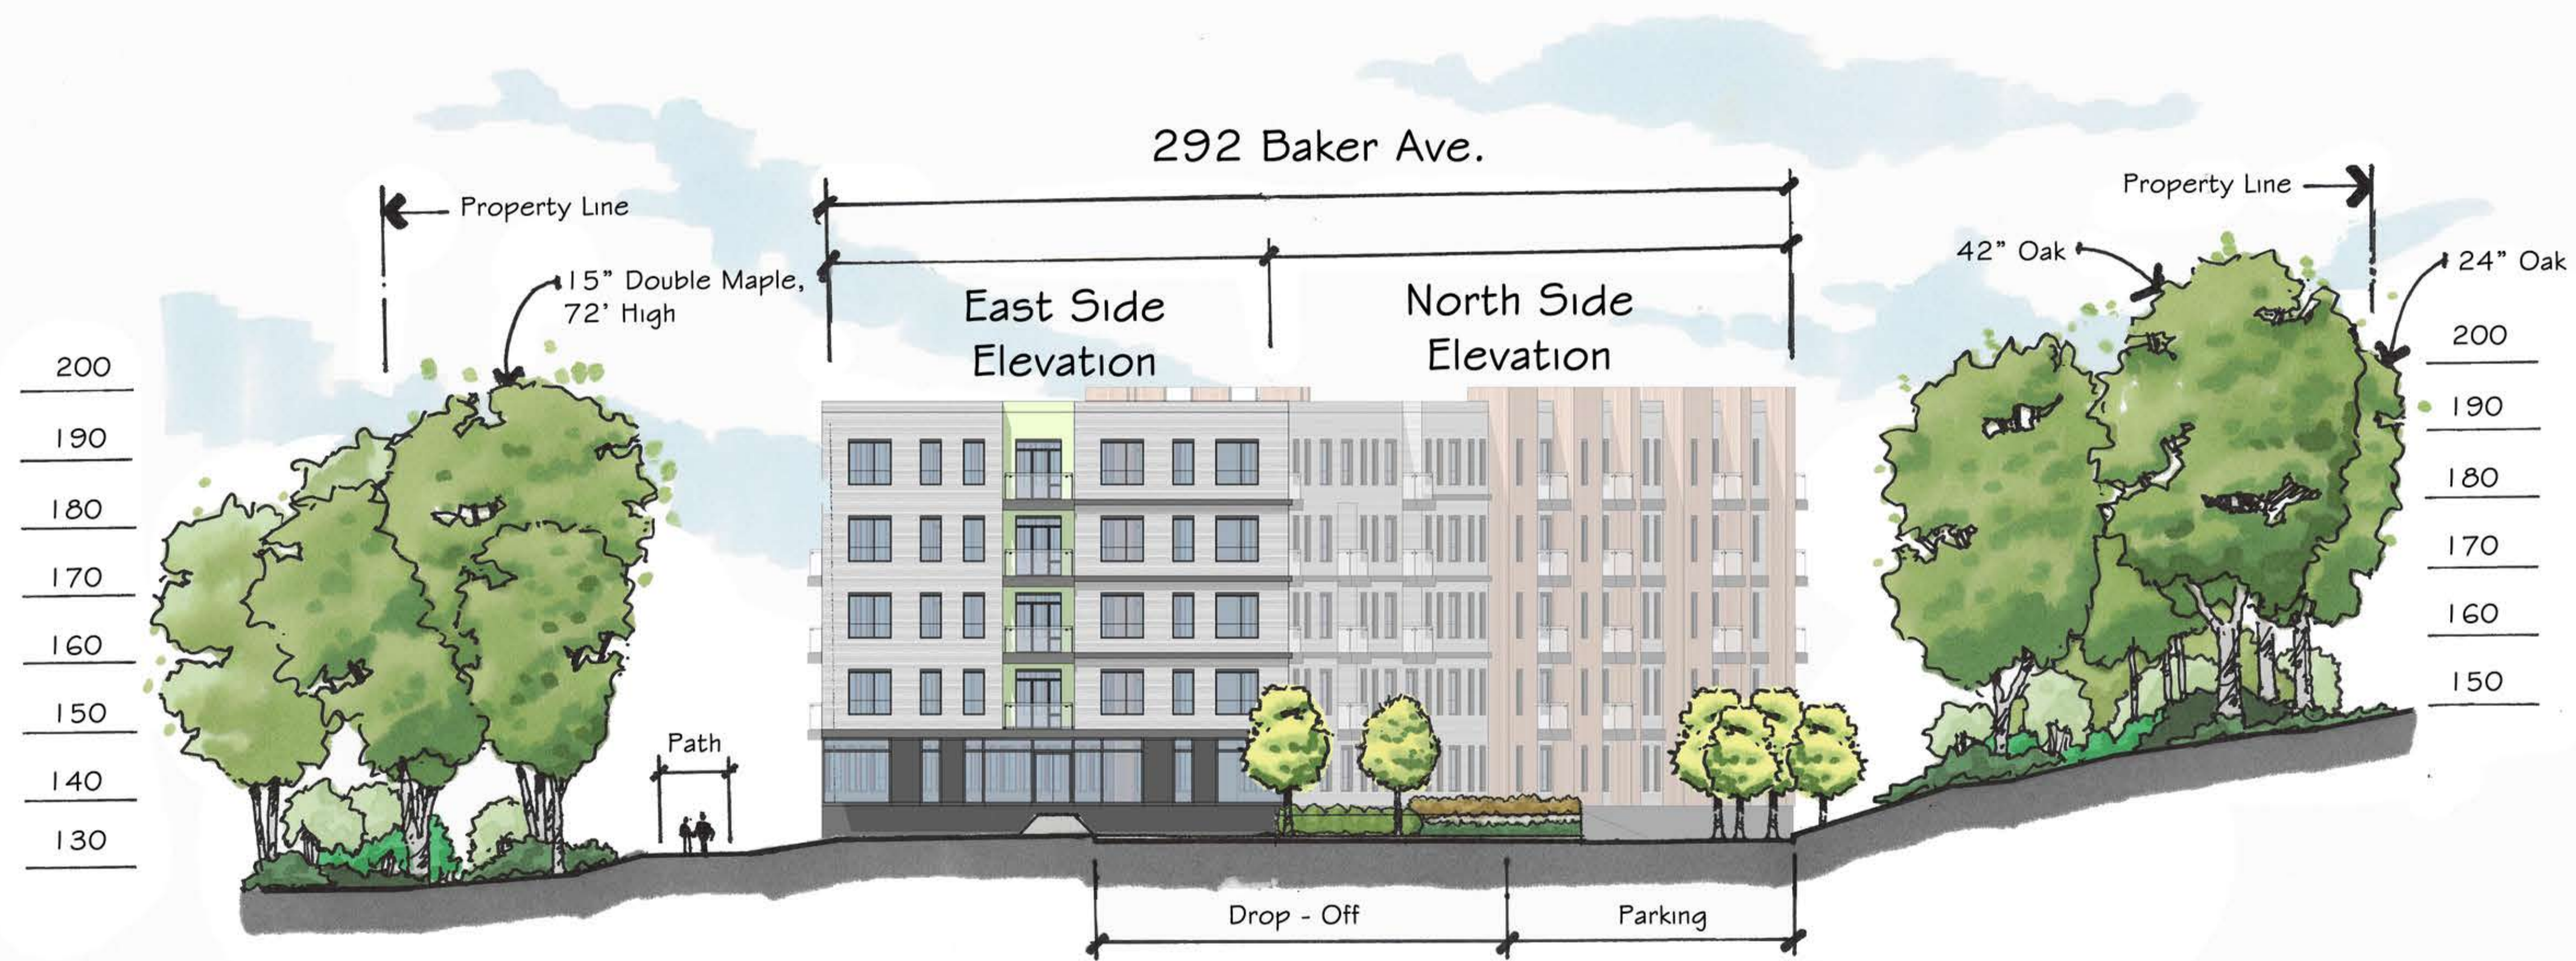

Conceptual Landscape Plan
292 & 294 Baker Avenue

Concord, Massachusetts - May 22, 2023

Taurus Investment Holdings, LLC
Hawk Design Landscape Architects

Scale: 1/16" = 1'-0"
 Horizontal & Vertical

Site Section A-A
292 Baker Avenue

Concord, Massachusetts - May 22, 2023

Taurus Investment Holdings, LLC
 Hawk Design Landscape Architects

Scale: 1/16" = 1'-0"
 Horizontal & Vertical

Site Section B-B
294 Baker Avenue

Concord, Massachusetts - May 22, 2023