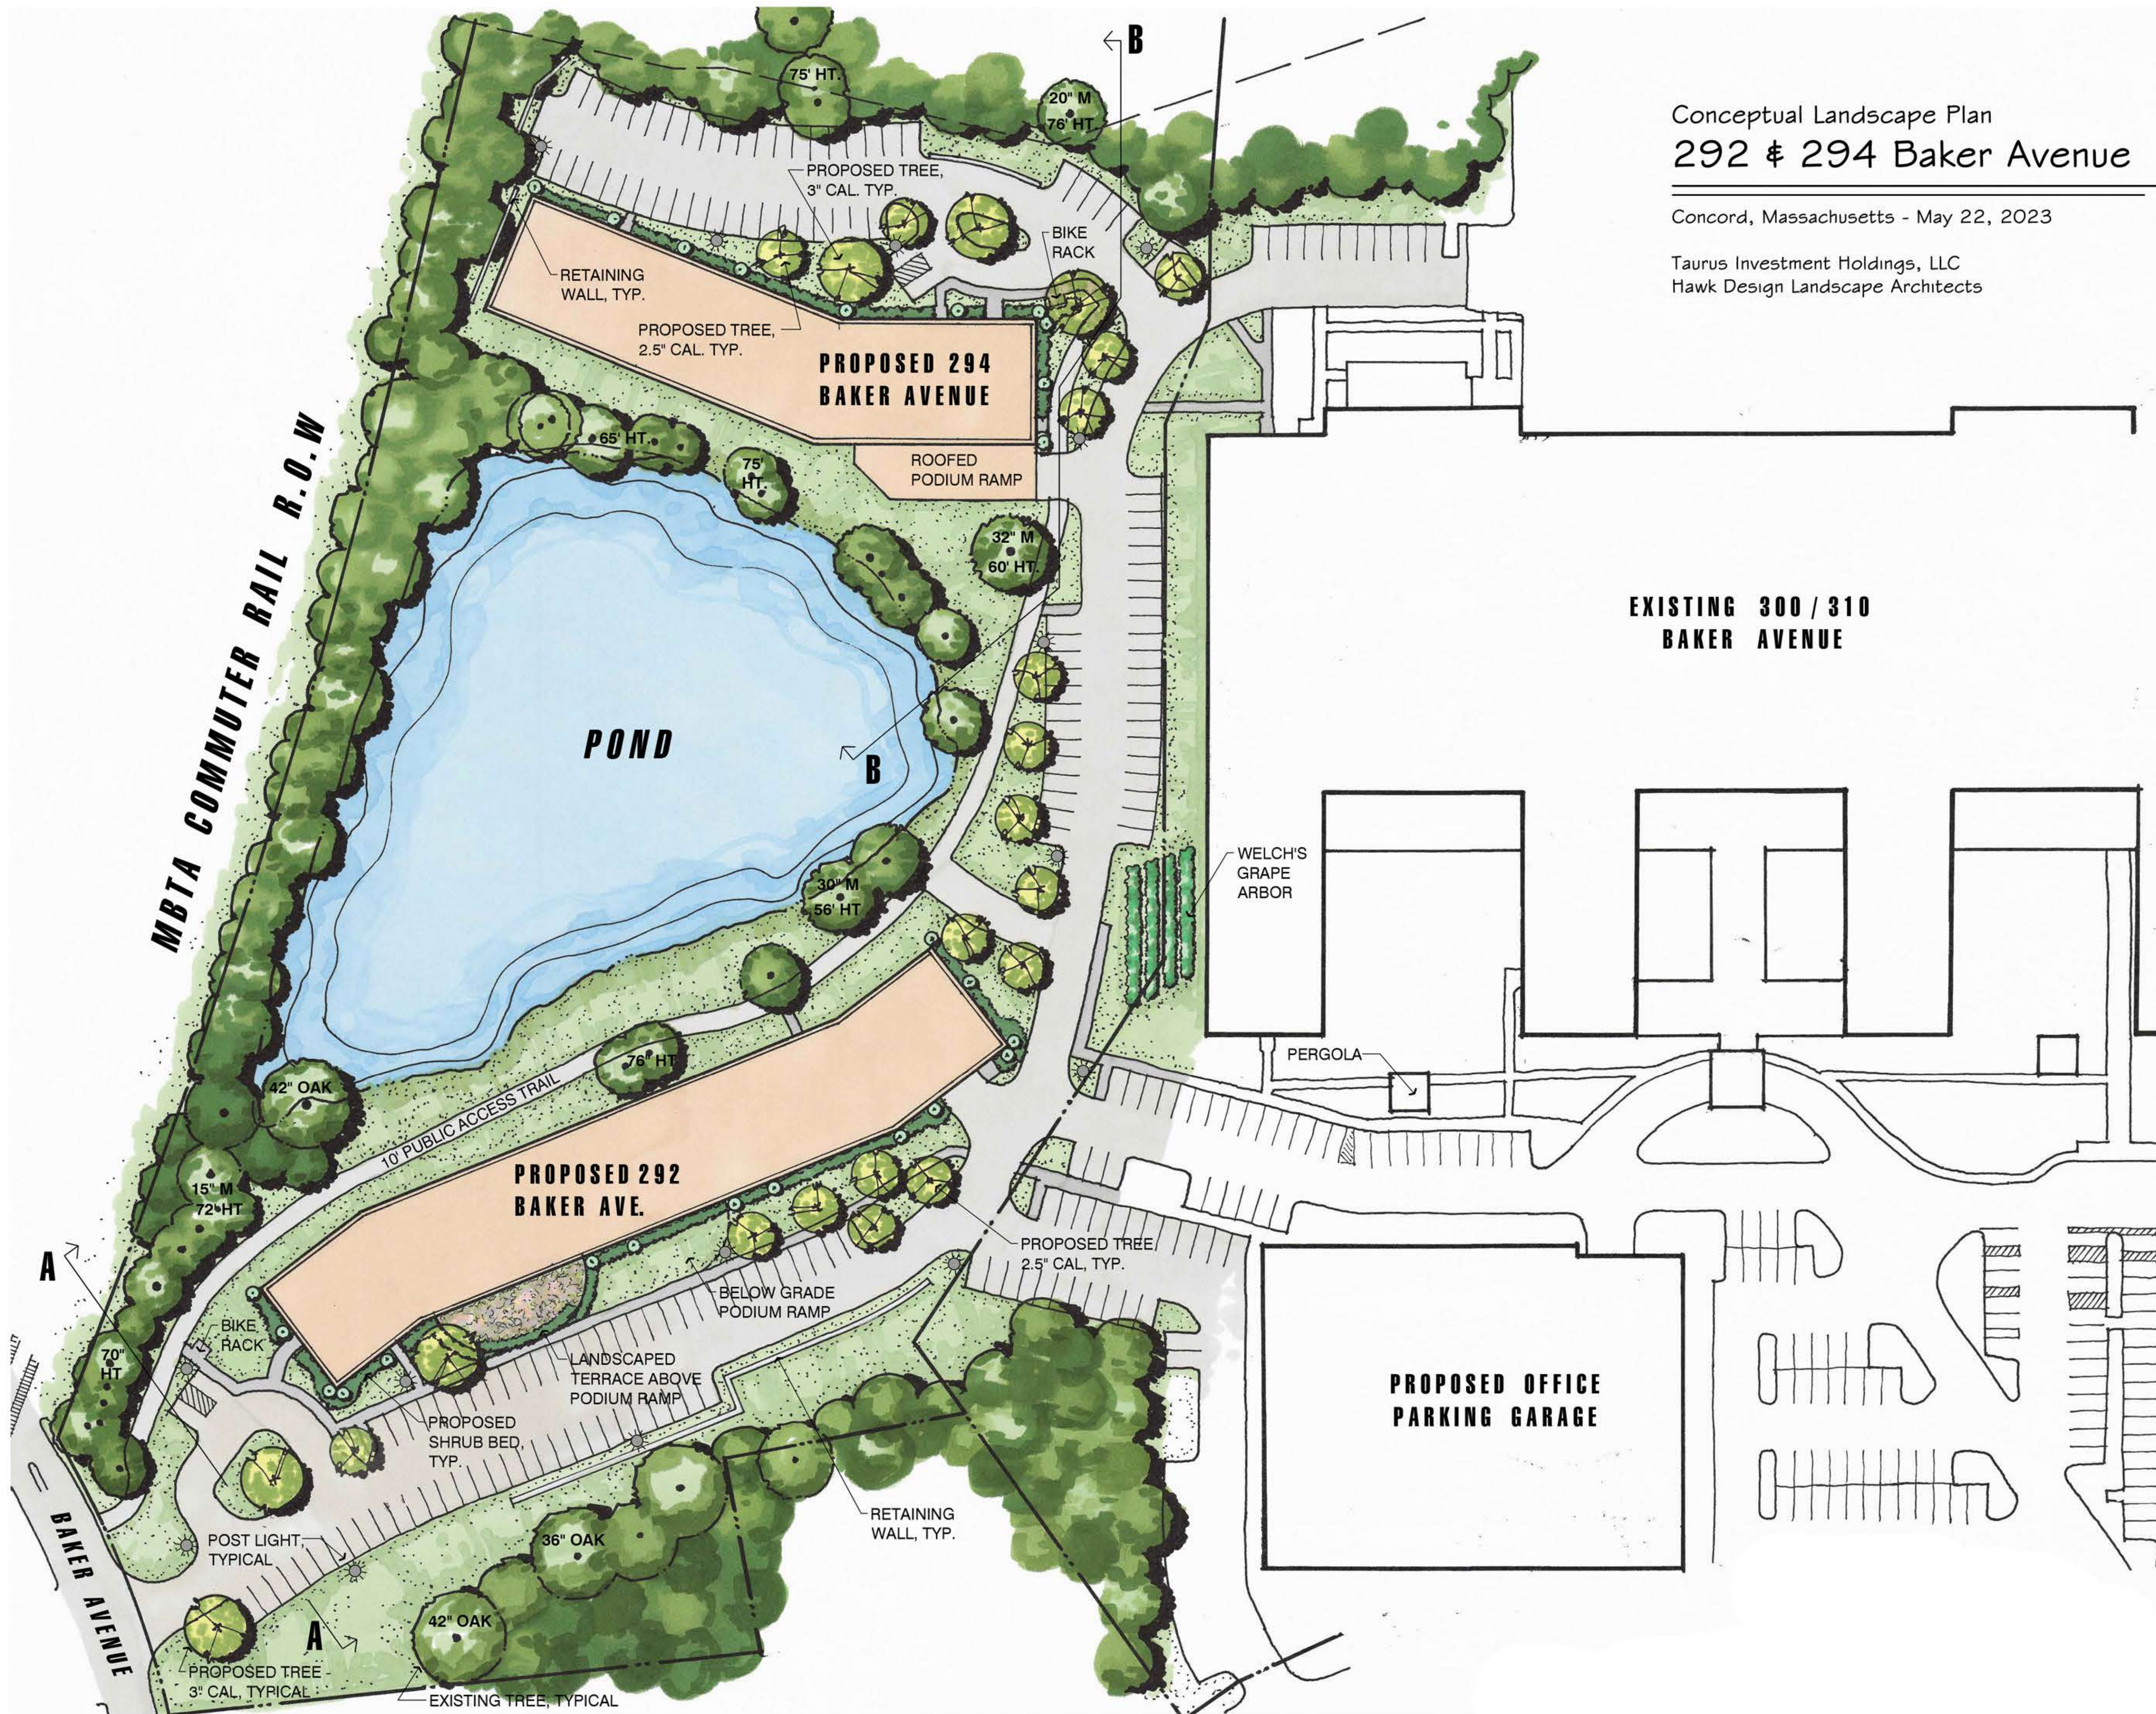

Conceptual Landscape Plan
292 & 294 Baker Avenue

Concord, Massachusetts - May 22, 2023

Taurus Investment Holdings, LLC
Hawk Design Landscape Architects

Scale: 1/16" = 1'-0"
 Horizontal & Vertical

Site Section A-A
292 Baker Avenue

Concord, Massachusetts - May 22, 2023

Taurus Investment Holdings, LLC
 Hawk Design Landscape Architects

Scale: 1/16" = 1'-0"
 Horizontal & Vertical

Site Section B-B
294 Baker Avenue

Concord, Massachusetts - May 22, 2023