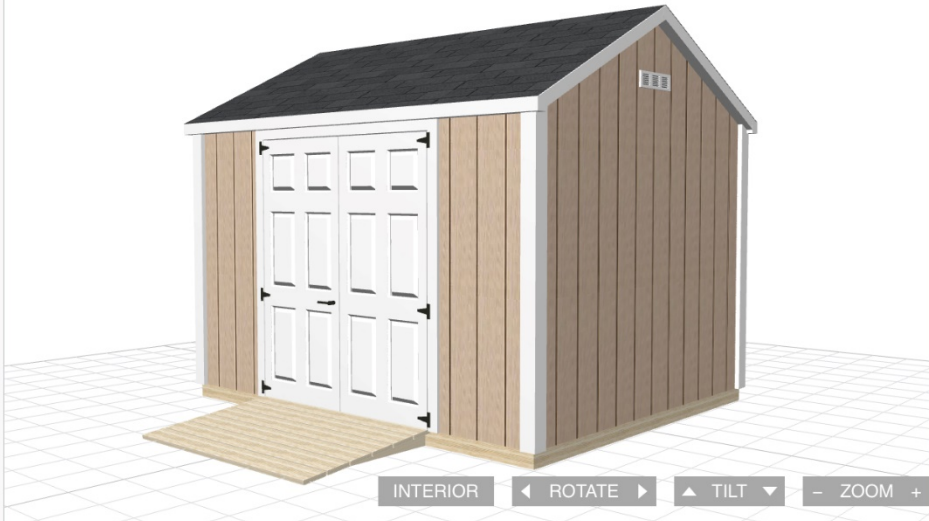

Features

- Classic shed design with low profile roof pitch
- 2x6 pressure treated floor joists, 16" on center
- Thick 3/4" exterior-grade plywood floor
- 2x6 engineered roof truss
- 1/2 inch exterior-grade plywood roof sheathing
- 6 siding styles available, 6 different floor plans
- Maintenance free vinyl siding, 14 colors
- Asphalt roof shingles in 8 colors
- Aluminum framed single-hung windows, with locks
- Decorative shutters in choice of 10 colors
- Removable window screens
- Maintenance free 6-panel fiberglass doors
- Heavy-duty door hardware with door lock with key
- Aluminum screened louver vents for ventilation
- 30-year Reeds Ferry manufacturers warranty

SELECT STYLE

Historic Colonial

American Classic

Country Carriage

Traditional Gambrel

Victorian Cottage

Antique Saltbox

Victorian Shed Dormer

Victorian A-Frame

Grand Victorian Shed Dormer

Grand Victorian A-Frame

◀ BACK | NEXT ▶

Current Selection

8' x 10', American Classic,
DuraTemp, Layout 2

INTERIOR ◀ ROTATE ▶ ▲ TILT ▼ - ZOOM +

Customize Your Shed Order

Use this tool to order our most popular configurations. We will call you to confirm the details. During that call you may make changes to customize your shed even further. Thank you.

Order this shed

\$5,739.00