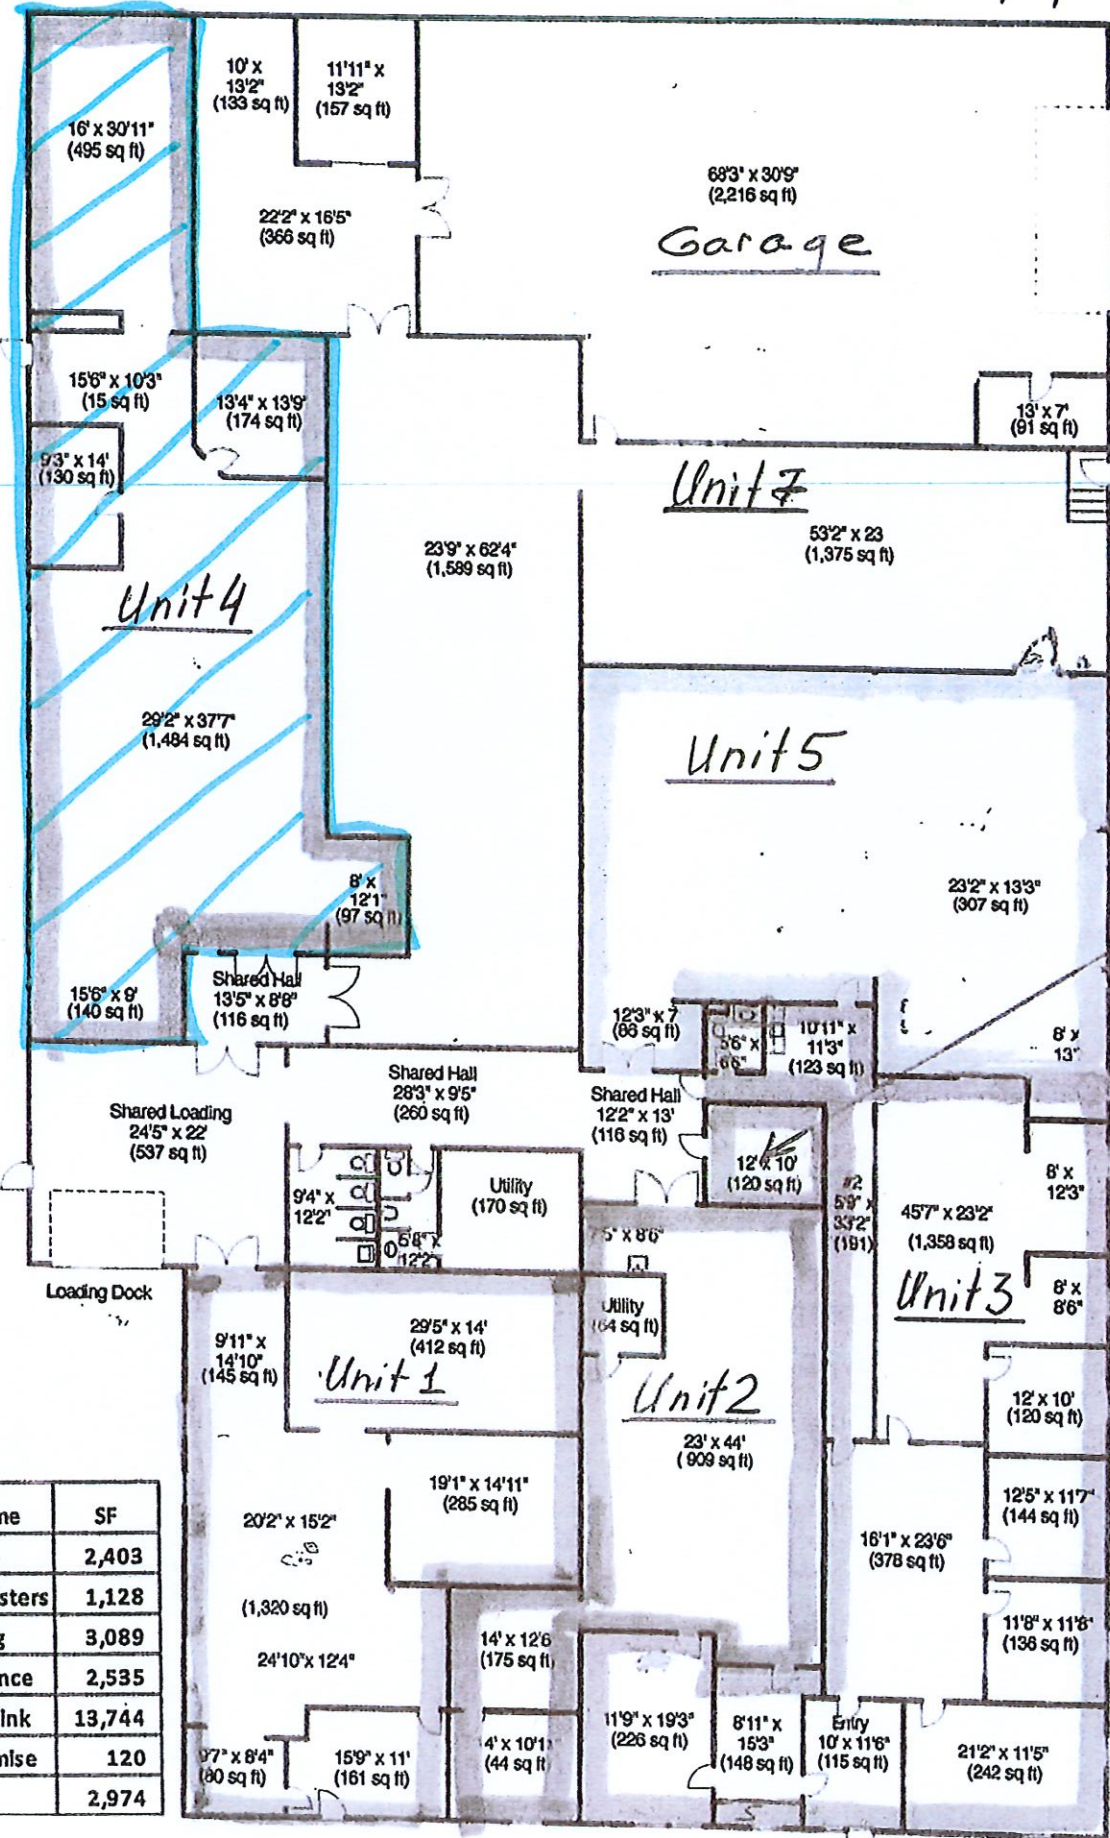

✓ 12/8/2022

721 Performance in Unit 4

Unit No	Company Name	SF
1	Open Table	2,403
2	SMS Coffee Roasters	1,128
3	Boston Dog	3,089
4	721 Performance	2,535
5	JH Klein Wassink	13,744
6	American Promise	120
7	VACANT	2,974