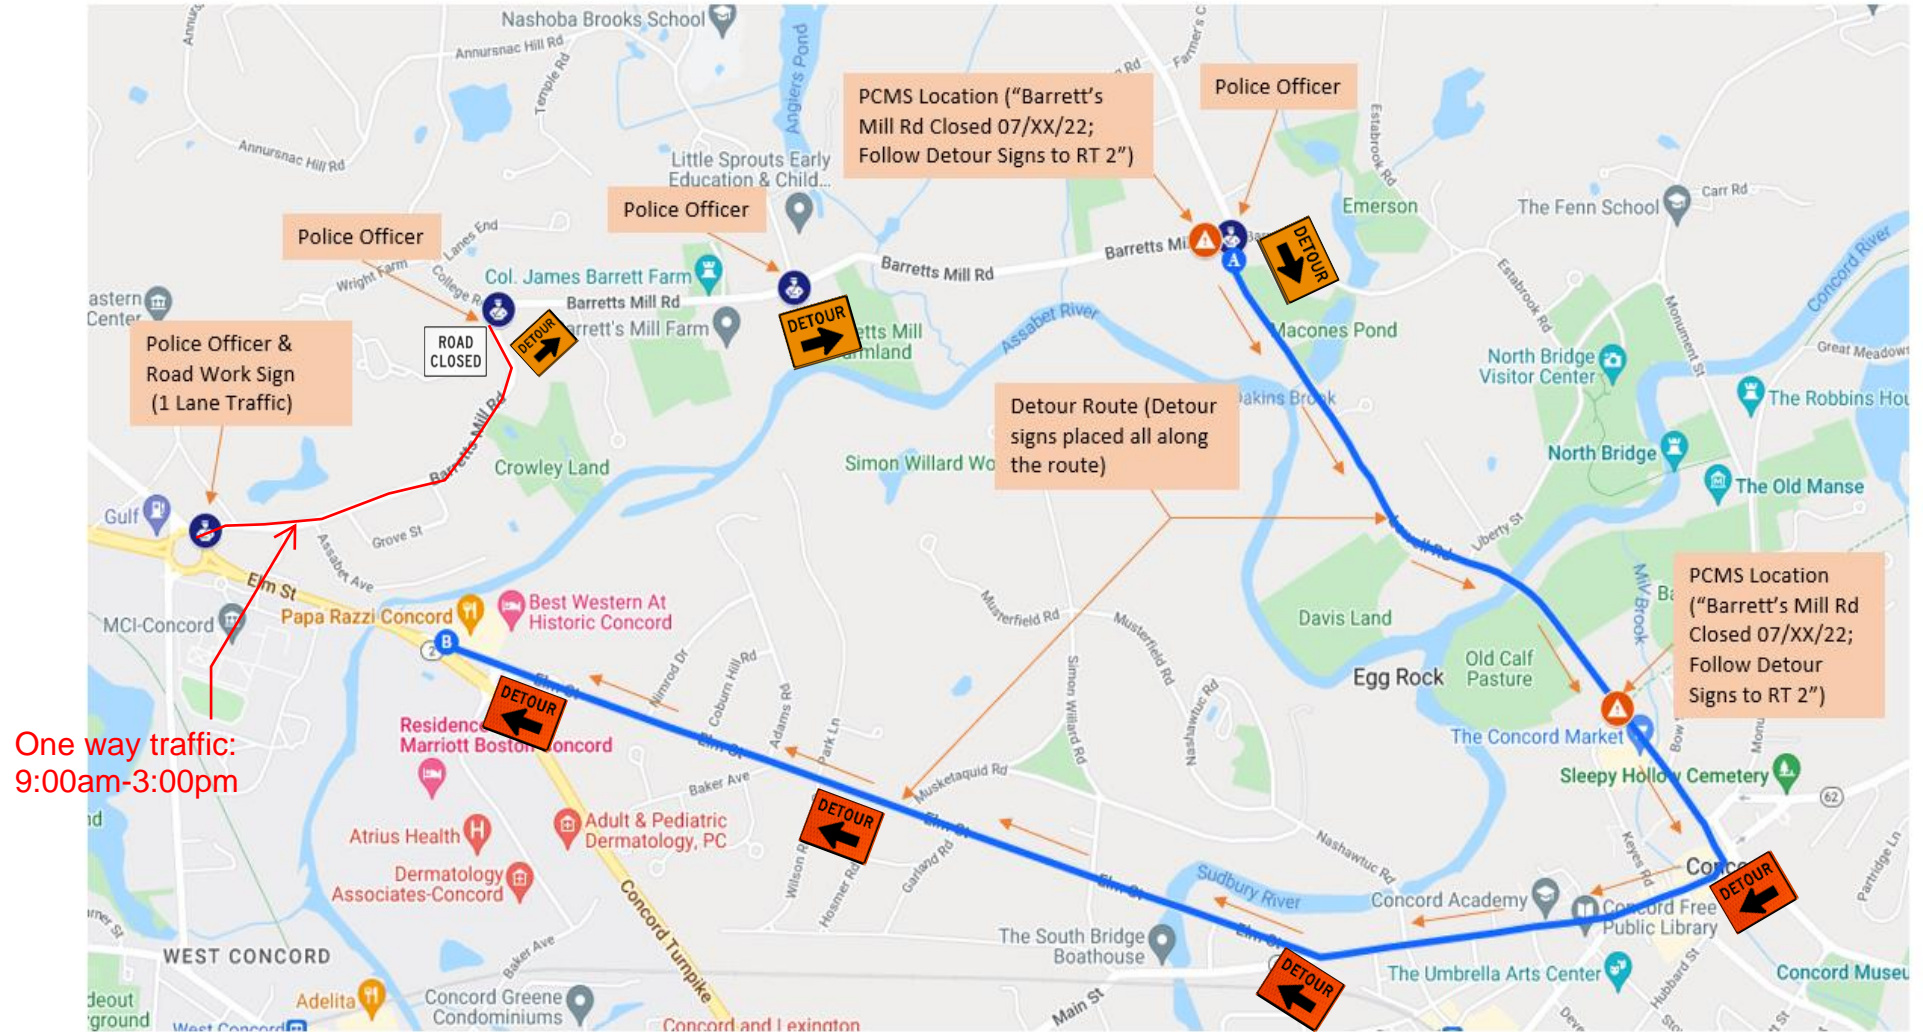

Concord TMP

One way traffic:
9:00am-3:00pm

For details visit <https://concordma.gov/CivicAlerts.aspx?AID=1318>