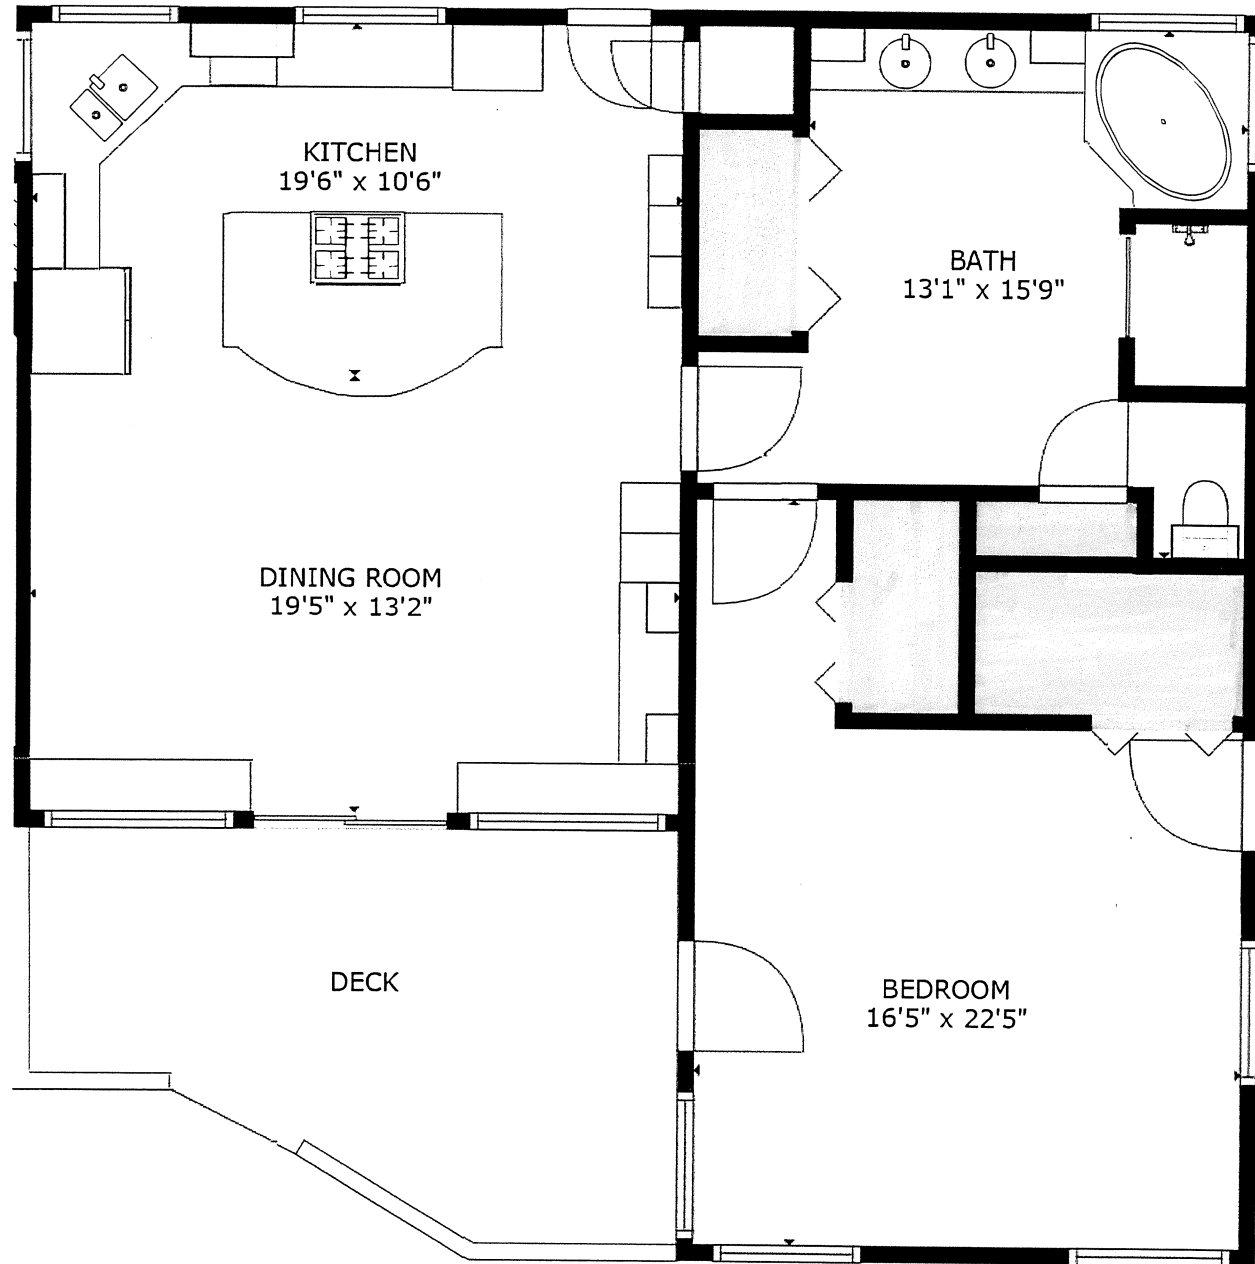

Ceiling height  
6 feet 7 inches

FLOOR 1

39 Assabet Ave, Concord MA