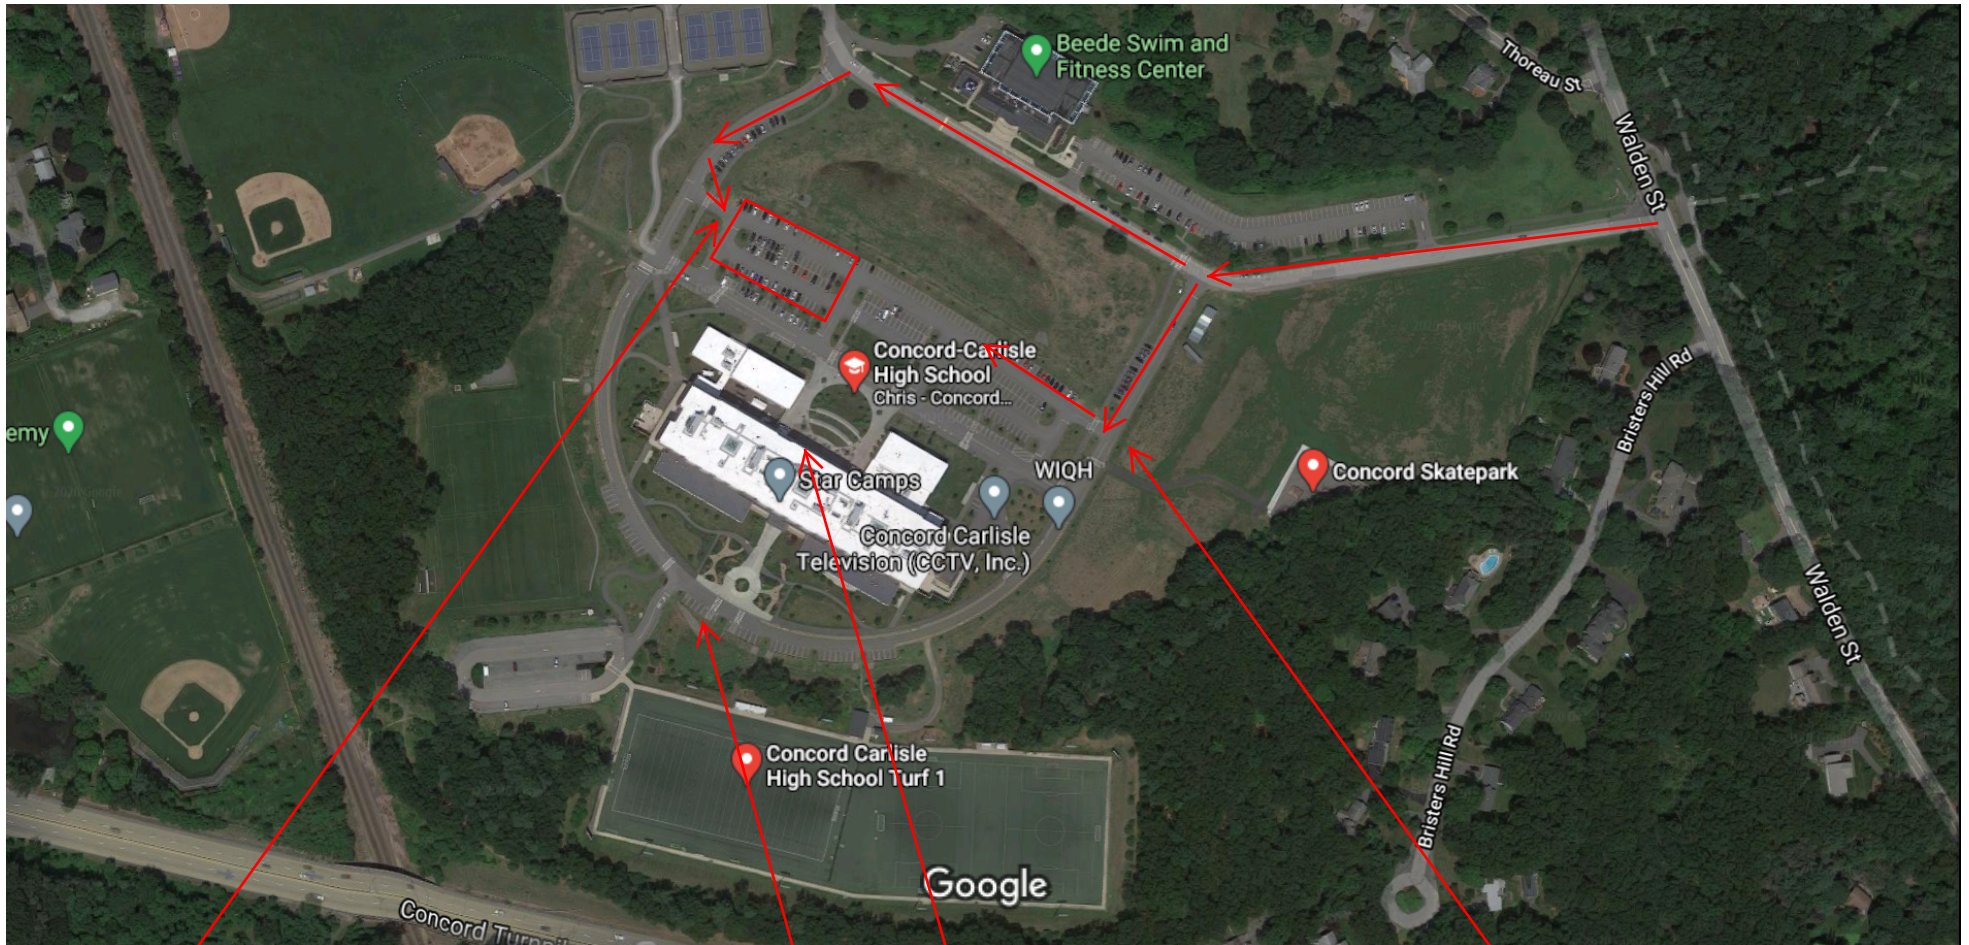

2022 Concord Special Town Meeting

Concord Carlisle Regional High School, 500 Walden Street

Entrance for Vote-by-Car Parking

Voter check-in

General Parking entrance

Overflow parking available at
Alcott School
and Concord District Court

Reserved parking for Election Workers
And drop-off and pickup point for buses
from Alcott and District Court