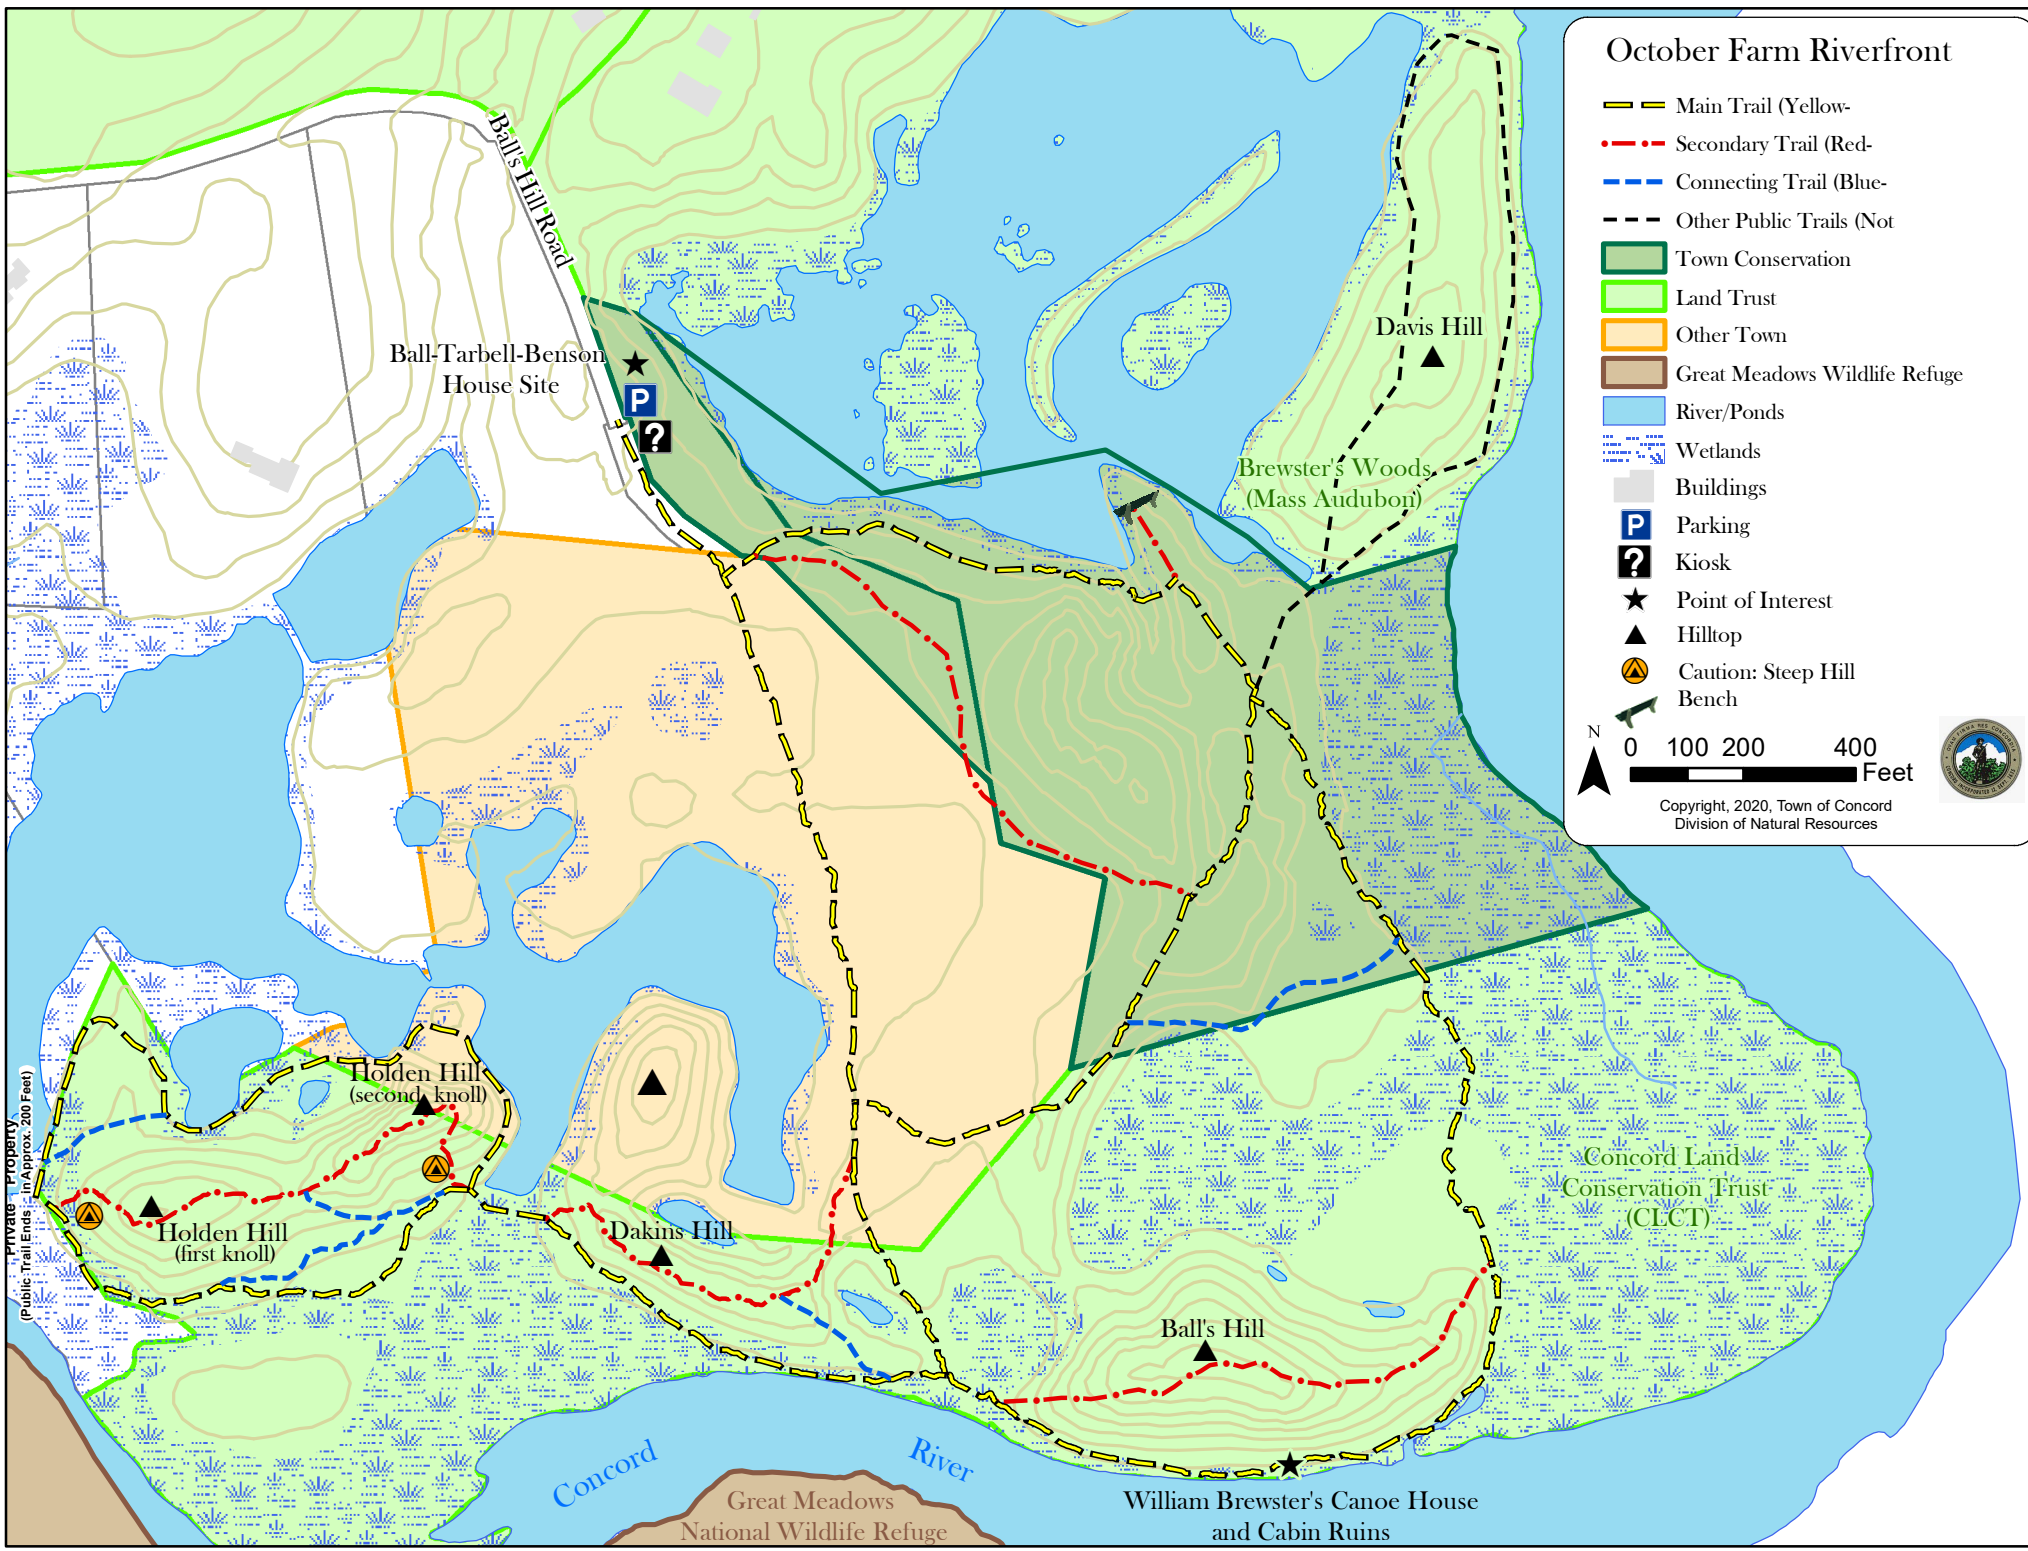

# October Farm Riverfront

-  Main Trail (Yellow-)
-  Secondary Trail (Red-)
-  Connecting Trail (Blue-)
-  Other Public Trails (Not
-  Town Conservation
-  Land Trust
-  Other Town
-  Great Meadows Wildlife Refuge
-  River/Ponds
-  Wetlands
-  Buildings
-  Parking
-  Kiosk
-  Point of Interest
-  Hilltop
-  Caution: Steep Hill
-  Bench

Copyright, 2020, Town of Concord  
Division of Natural Resources

Private Property  
(Public Trail Ends ~ In Approx. 200 Feet)