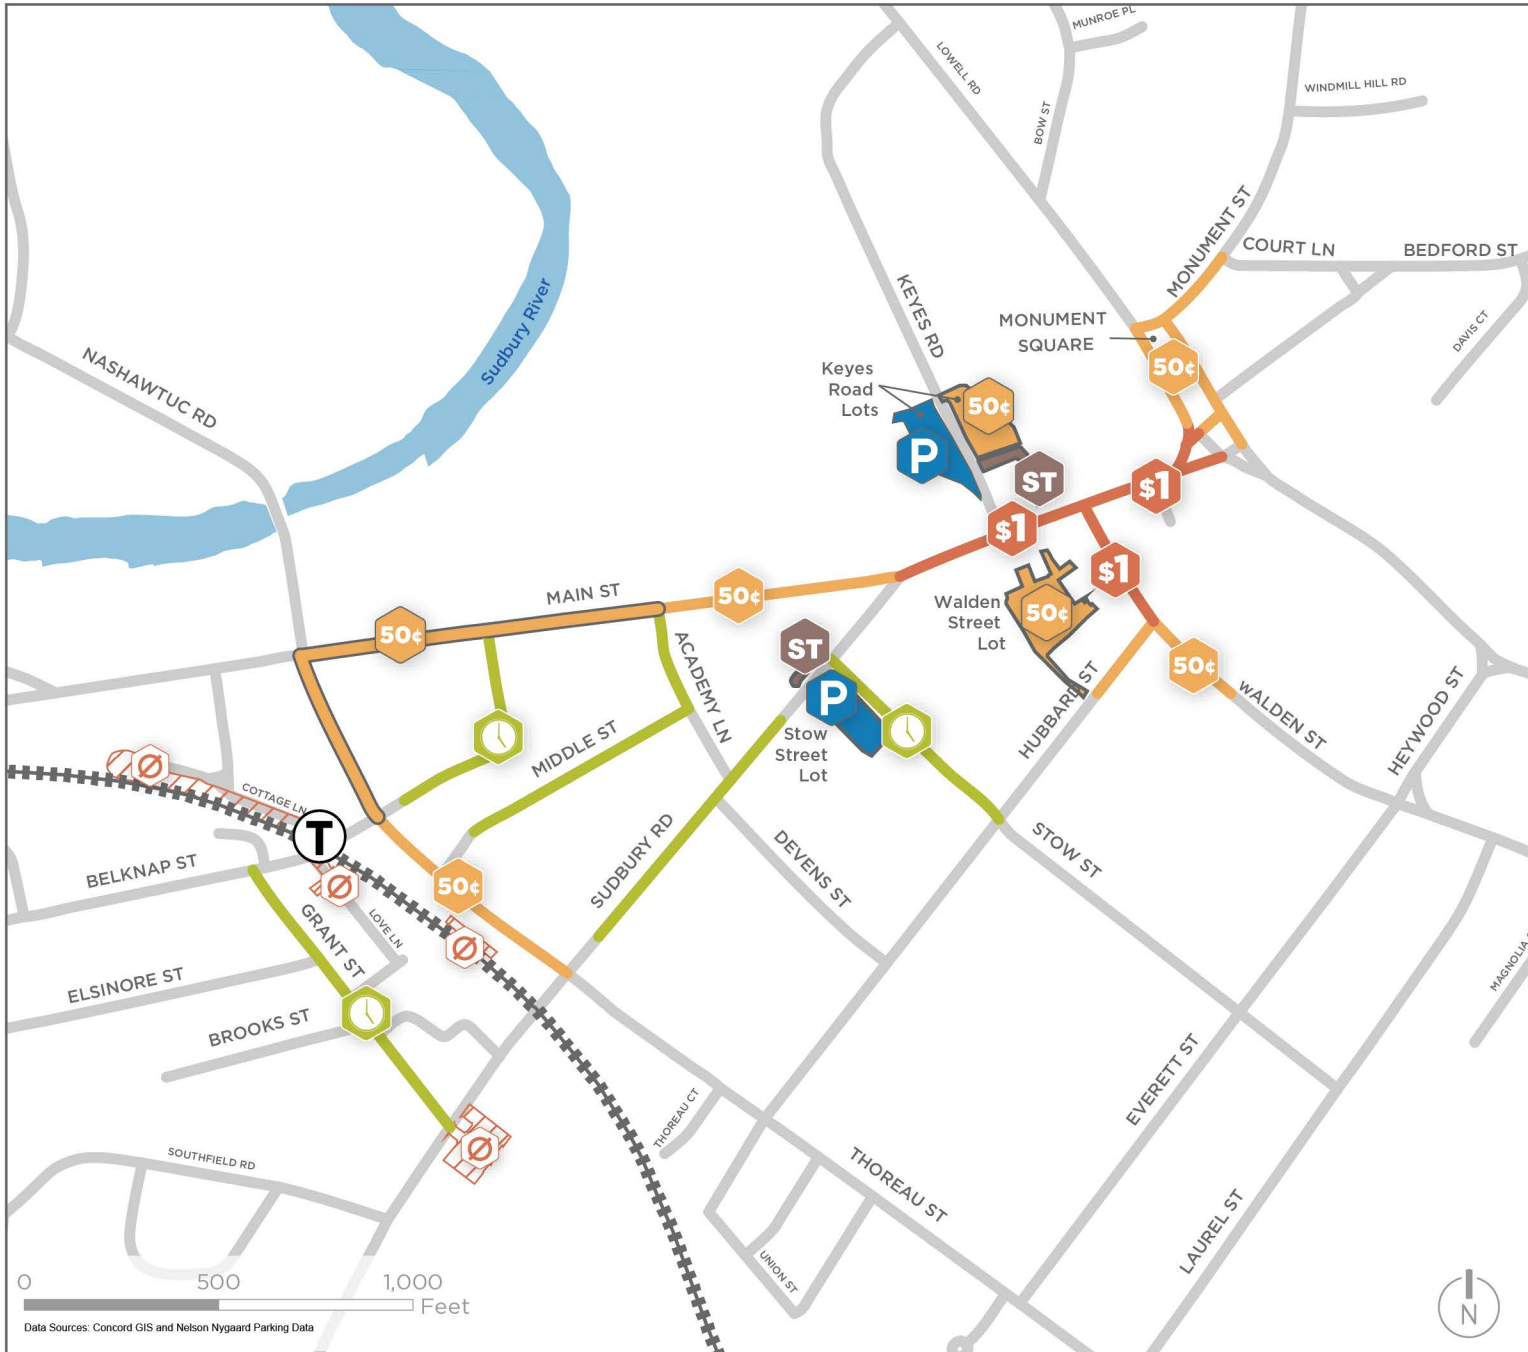

CONCORD CENTER PARKING MAP

Parking options in Concord Center

- Free parking**
No time limit
- Free parking**
3 hr
- Short term**
- \$0.50 per hour**
No time limit
- \$0.50 per hour**
3 hr
- \$1 per hour**
3 hr
- Commuter permit parking only**
- MBTA Commuter Rail**

**CONCORD
PARKING**