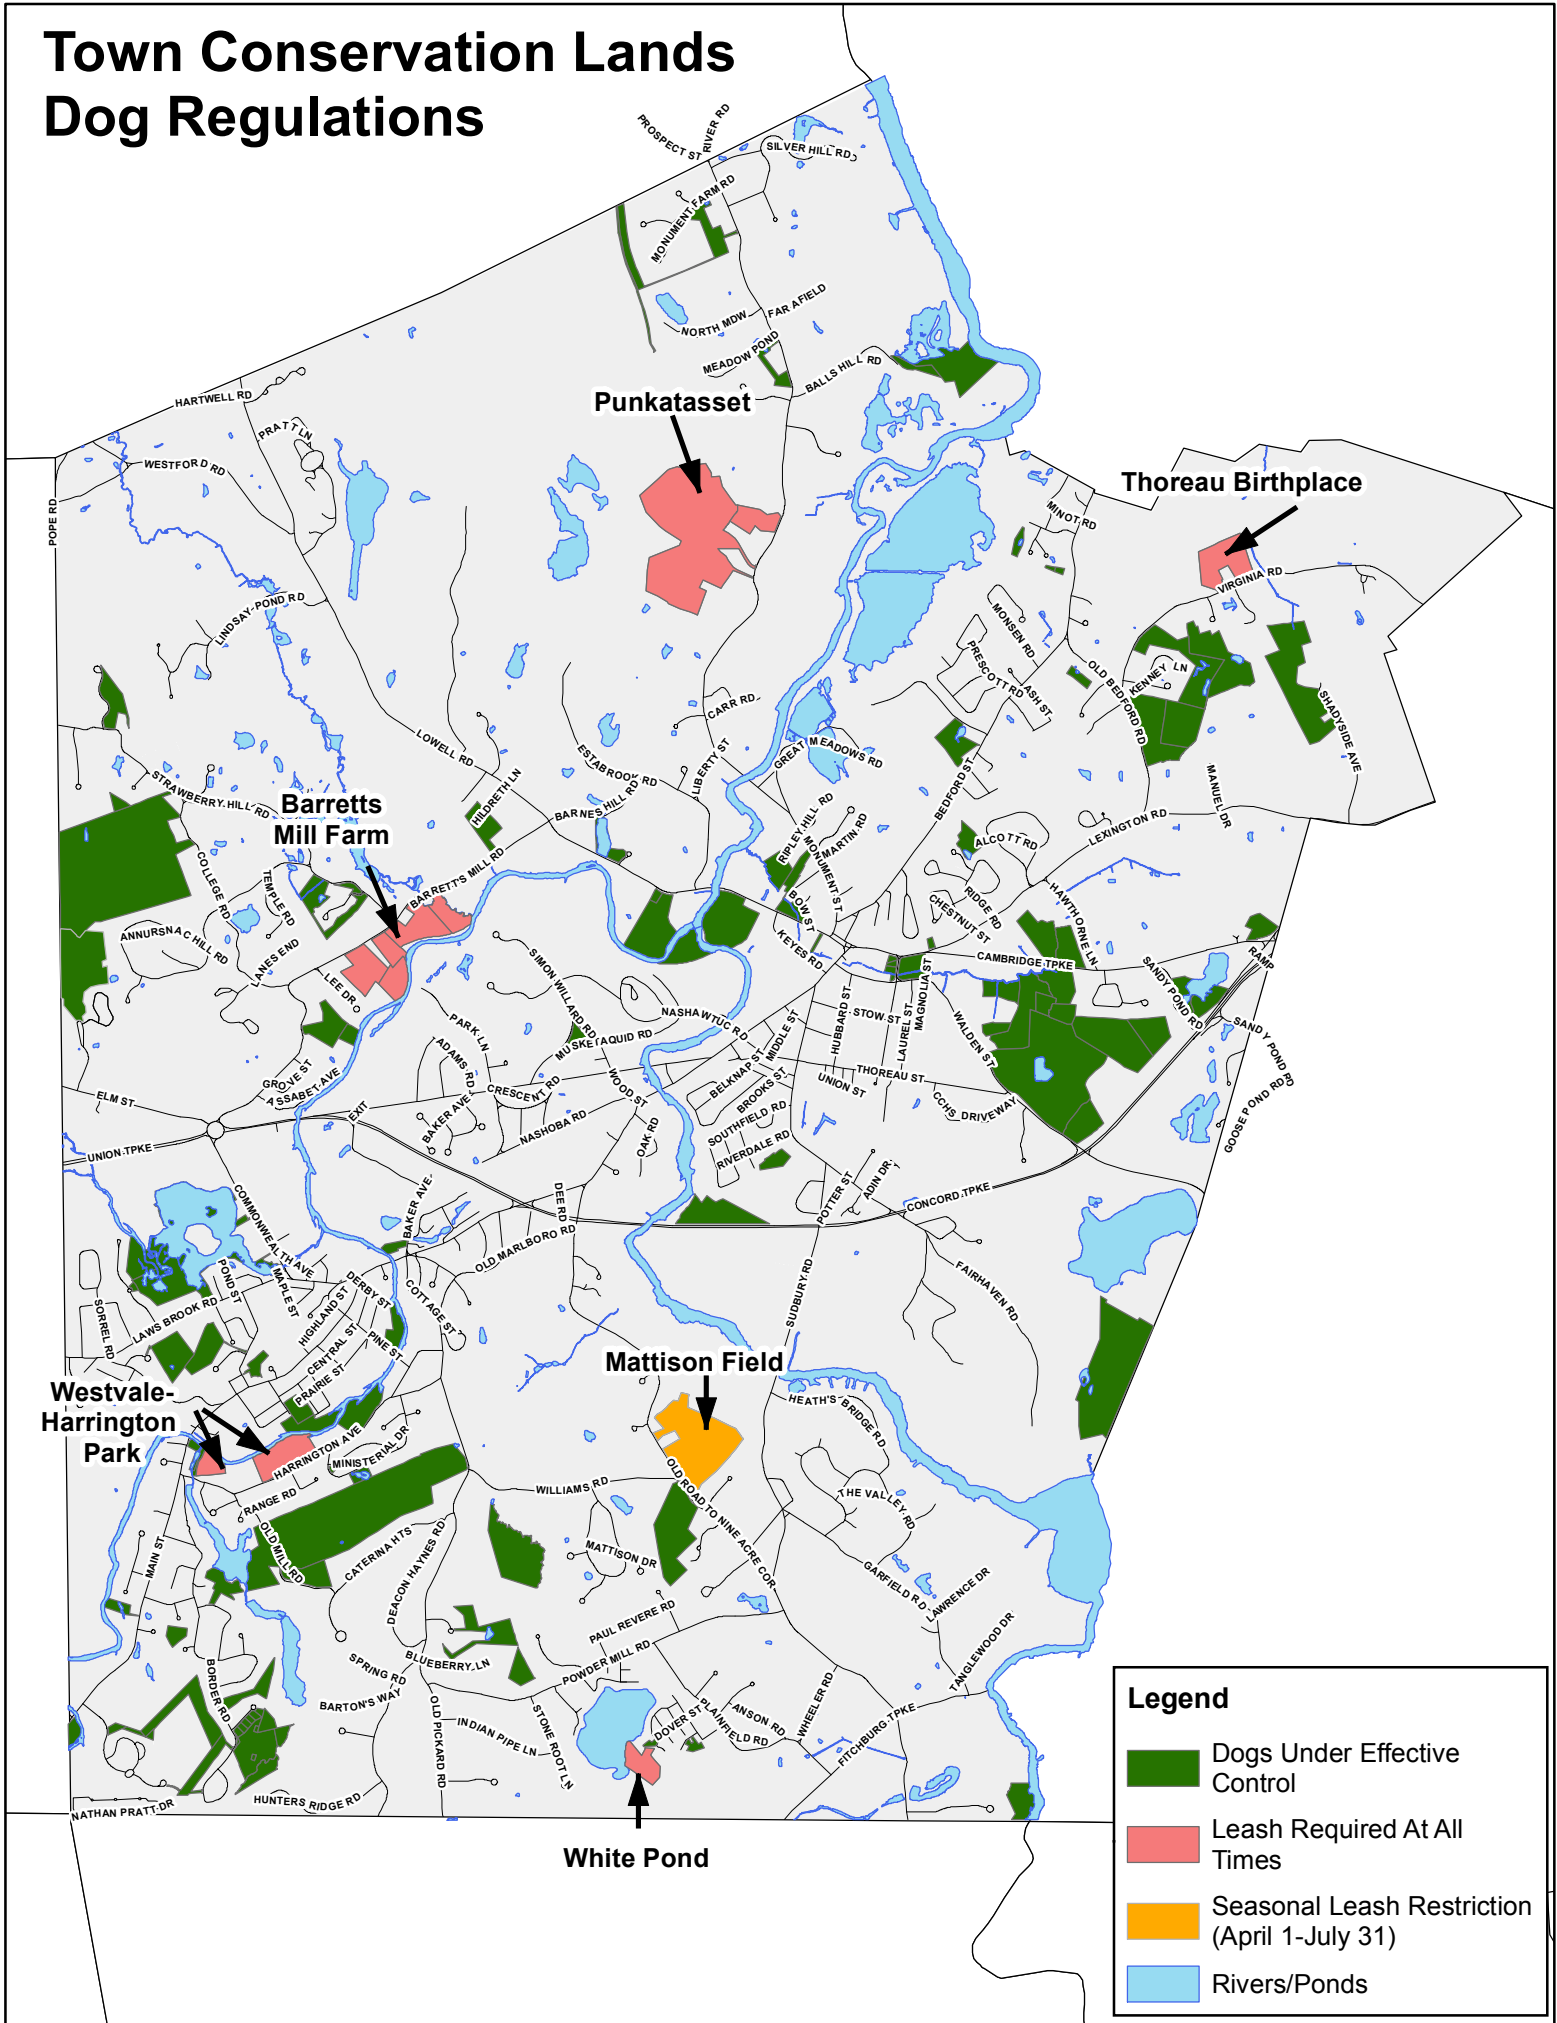

# Town Conservation Lands Dog Regulations

**Legend**

- Dogs Under Effective Control
- Leash Required At All Times
- Seasonal Leash Restriction (April 1-July 31)
- Rivers/Ponds